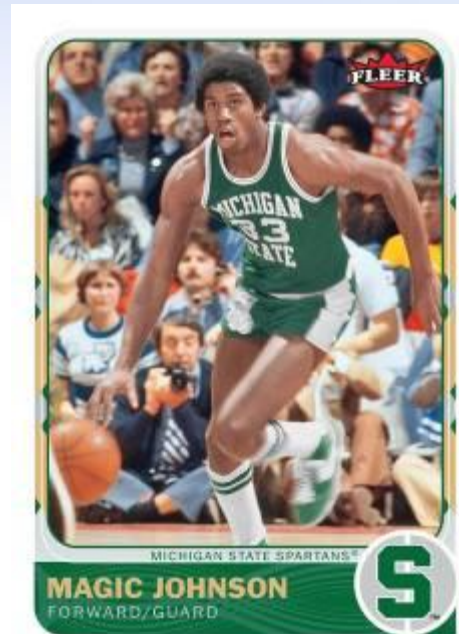

2011-12 Fleer Retro Basketball

Classic collectors rejoice! All the best of the legendary Fleer inserts are back in this retro set for the die-hard basketball and Fleer fans alike! Collectors will be clamoring to get Precious Metal Gems and Autographics inserts that feature all the top basketball stars, but now in their college uniforms!

- Regular Set:
 - Regular Cards (50)
 - Rookie Sensations (33)
- Top Inserts:
 - Autographics (1996-2000)
 - Precious Metal Gems (#'d to 150 or less)
 - Flair Showcase (# to 150)
- Configuration:
 - 5 cards per pack
 - 10 packs per inner box
 - 2 inner boxes per main box
 - 6 main boxes per case

Regular Card

Rookie Sensations

2011-12 Fleer Retro Basketball

- **Break Summary:** (on average)
 - Six (6) Autographs in every box!
 - Each 10-pack inner box has three (3) autos!
 - Four (4) inserts per box (two per inner box) from the following:
 - Precious Metal Gems
 - Golden Touch
 - A Cut Above
 - Noyz Boyz
 - Big Men on Court
 - Competitive Advantage
 - Metal Championship Hardware
 - Intimidation Nation
 - Ultra Court Masters
 - Ultra Stars
 - Flair Showcase
 - Rookie Sensations fall 1:3
 - Featuring 2011-12 Rookies on the retro 1990-91 Rookie Sensation design!