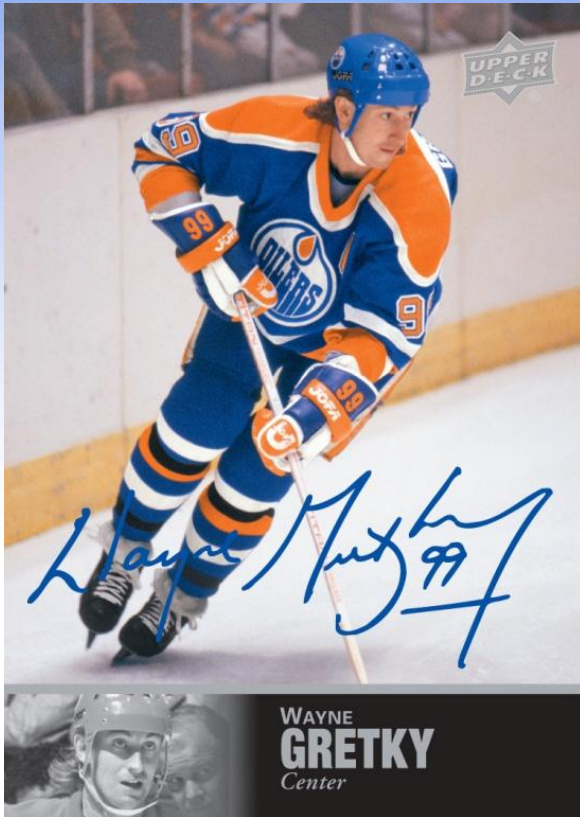

1997 Legends Signatures