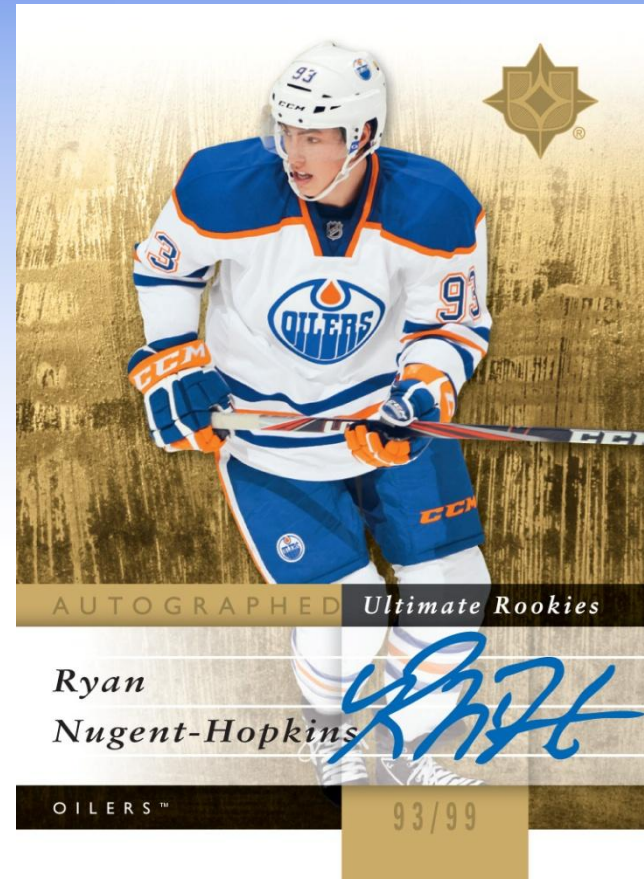

## ❖ Product Highlights:

- **The Ultimate Combination:**
  - One Autograph Card!
  - One Rookie Card!
  - One Memorabilia Card!

*In Every Pack!*
- **Get 1-of-1 NHL Shield Patches!**
  - Grab Rookie versions too!
- **(NEW) Find 1997 Legends Autos!**
  - Popular insert debuts here!
- **More Oversized Swatches!**
  - Now including Ultimate Debut Threads Jerseys & Patches!
- **Collect Ultimate Rookie Patches!**
  - Singles, Duos & Triples!
- **Look for many more Autographed Ultimate Rookie SP's!**
  - More than double from last yr!
- **Find Rookie Card Patch variations!**
  - With 2 levels of numbering!

# 2011-12 Ultimate Collection Hockey

✓ **Pack Break: (on average)**

- One (1) Autograph Card
- One (1) Rookie Card
- One (1) Memorabilia Card

✓ **Case Break: (on average)**

- 4 or More Patch cards
- One (1) Ultimate Autographed Rookie SP
- One (1) Autographed Memorabilia Card