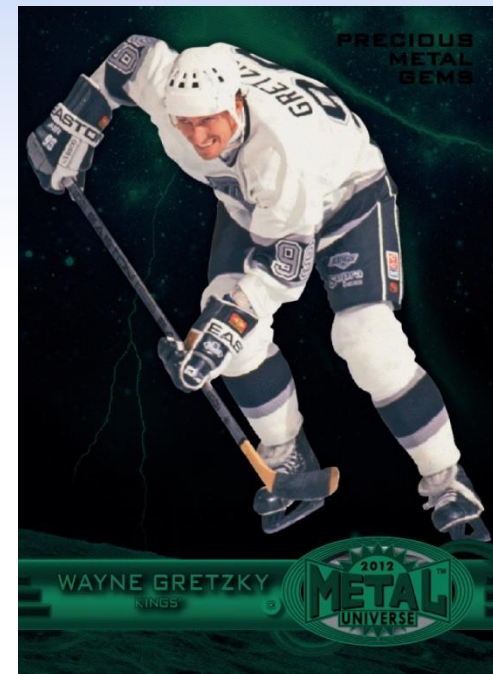

❖ Product Arrival Date: April 2013

Precious Metal Gems –
Green parallel