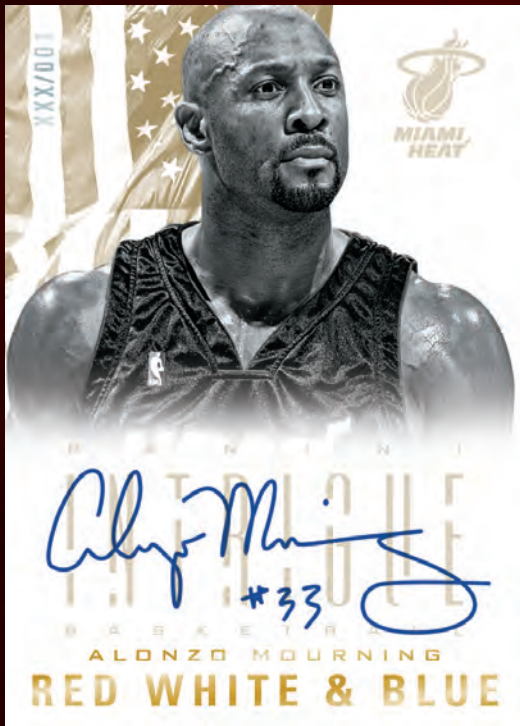

2013

NBA TRADING CARDS

CHASE ALL 25 VERSIONS OF THE SPECIAL INTRIGUING PLAYERS CARDS WITH GOLD AND PLATINUM VERSIONS OF EACH.

IMMORTALIZED AUTOS

FIND THE LEAGUE'S MOST HISTORIC BASKETBALL ICONS IN THIS GORGEOUS 50 CARD AUTOGRAPH INSERT WITH GOLD AND PLATINUM PARALLELS.

IMPACT ROOKIES

CHASE THE NBA'S MOST IMPACTFUL ROOKIES WITH THIS SHARP AUTOGRAPH INSERT.

PANINI

NBA TRADING CARDS

2012

PANINI
INTRIGUE
BASKETBALL

2013

RED, WHITE & BLUE

AUTOS FROM PLAYERS WHO REPRESENTED OUR COUNTRY IN RED, WHITE, AND BLUE WITH GOLD AND PLATINUM PARALLELS FOR EACH.

ROOKIE AUTO/MEM

A 60-CARD CHECKLIST WITH YOUR FAVORITE ROOKIES FROM THE DOUBLE ROOKIE CLASS ALONG WITH PRIME AND LAUNDRY TAG PARALLELS.