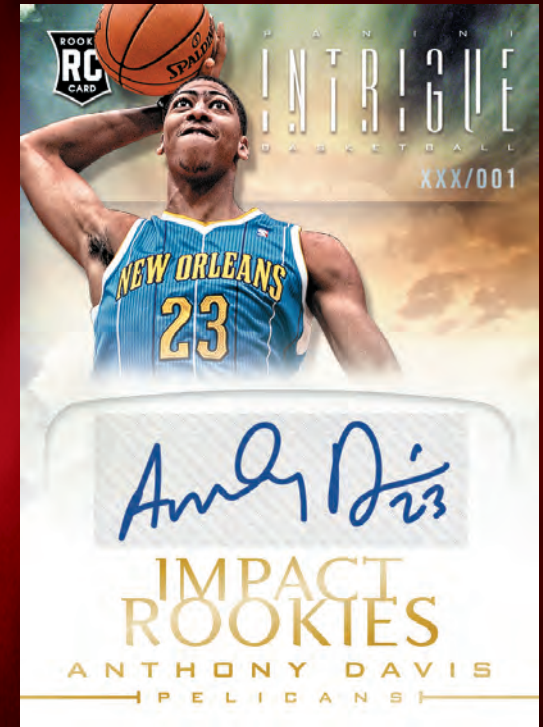

2013

NBA TRADING CARDS

CHASE ALL 25 VERSIONS OF THE SPECIAL INTRIGUING PLAYERS CARDS WITH GOLD AND PLATINUM VERSIONS OF EACH.

IMMORTALIZED AUTOS

FIND THE LEAGUE'S MOST HISTORIC BASKETBALL ICONS IN THIS GORGEOUS 50 CARD AUTOGRAPH INSERT WITH GOLD AND PLATINUM PARALLELS.