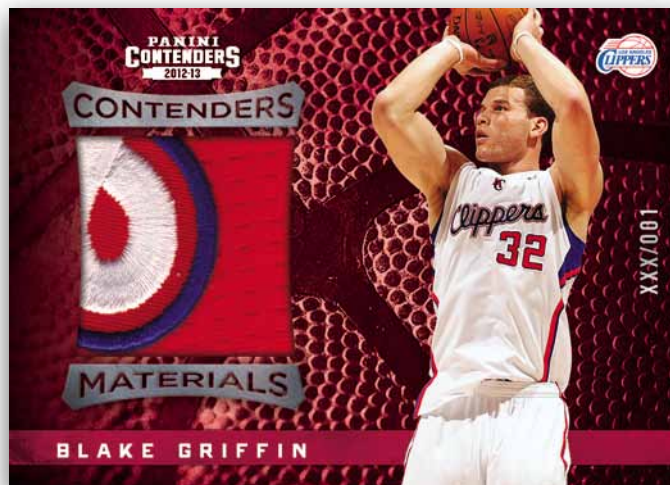

CONTENDERS MATERIALS

Oversized memorabilia swatches from your favorite NBA Stars. Look for the short-printed Prime chase version!