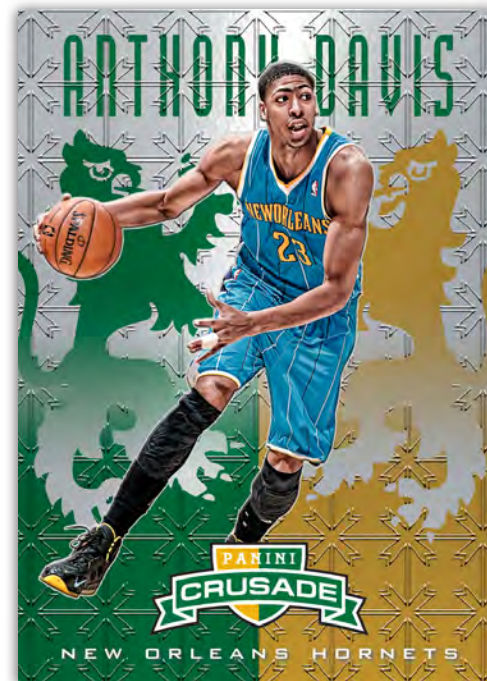

CRUSADE

ANTHONY DAVIS

Look for six color versions of the Crusade insert, printed on Prizm technology!

NBA TRADING CARDS

PANINI

© 2013 Panini America, Inc. Printed in the USA.

© 2013 NBA Properties, Inc.

All information is accurate at the time of posting – content is subject to change. Card images are solely for the purpose of design display. Actual images used on cards to be determined. All Rights Reserved