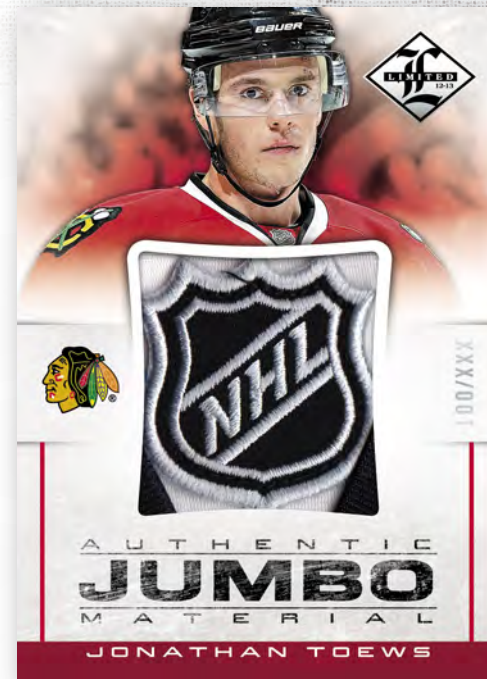

BASE CARD

Numbered to 299. Captains
numbered to 99.

NET CRASHERS

Featuring dual pieces of nets used during
the 2011-12 NHL Skills Competition.
Numbered to 99 or Less.

JUMBO SHIELD

Look for game worn Jumbo memorabilia
inserts featuring jerseys, patches,
and 1 of 1 NHL Logos.