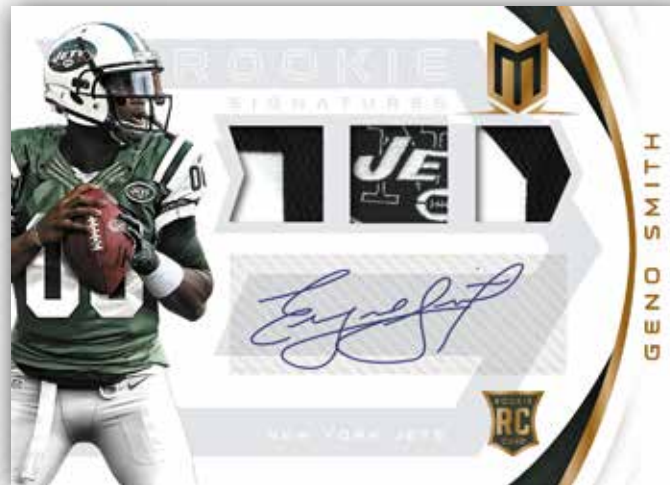

MOMENTUM COMMON

Momentum returns with its unrivaled three-swatch, autographed rookie cards. Holographic foil and full-body images give these a fresh look and feel. numbered to 399 or less, look for prime parallels as well as an NFL Shield version (with its own unique design).

The class is getting back together! **Class Reunion** Combo/Triple/Quad are multi-signed cards that bring together players drafted from the same year.

Double/Triple Feature Material showcase dynamic duos and trios from your favorite teams. Also find prime versions #'d to 49 or less.