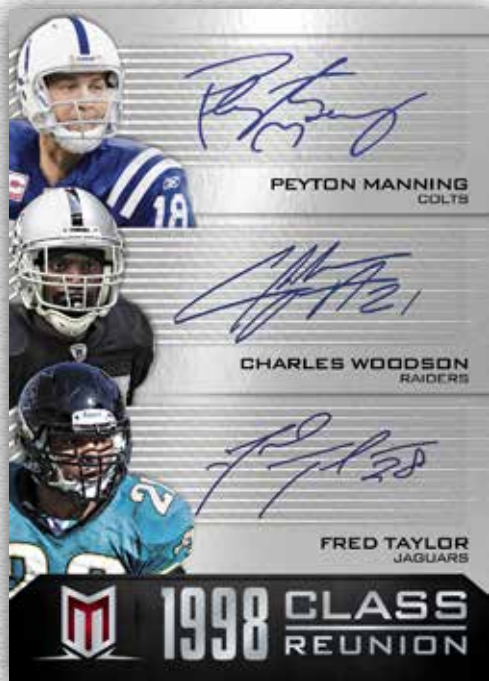

MOMENTUM COMMON

Momentum returns with its unrivaled three-swatch, autographed rookie cards. Holographic foil and full-body images give these a fresh look and feel. numbered to 399 or less, look for prime parallels as well as an NFL Shield version (with its own unique design).

The class is getting back together! **Class Reunion** Combo/Triple/Quad are multi-signed cards that bring together players drafted from the same year.

Double/Triple Feature Material showcase dynamic duos and trios from your favorite teams. Also find prime versions #'d to 49 or less.