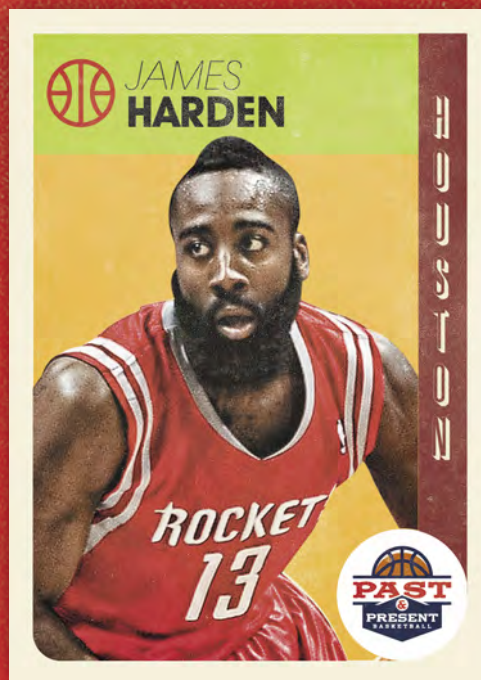

COMMONS

Printed on card stock to deliver both the look and feel of classic trading cards!

All information is accurate at the time of posting – content is subject to change.
Card images are solely for the purpose of design display.
Actual images used on cards to be determined.

PANINI

© 2013 Panini America, Inc. Printed in the USA.
© 2013 NBA Properties, Inc. All Rights Reserved