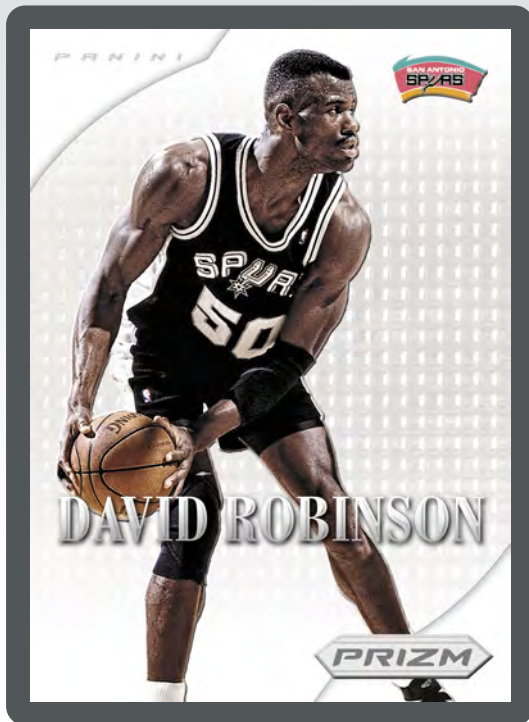

PRIZM

MOST VALUABLE PLAYERS

Features the game's most prestigious award winners with an expansive 25-card checklist!

FINALISTS

Look for the NBA's top players and champions!

SHIP DATE: 10/24/2012

PANINI

All information is accurate at the time of posting - content is subject to change. Card images are solely for the purpose of design display. Actual images used on cards to be determined.
© 2012 Panini America, Inc. Printed in the USA. © 2012 NBA Properties, Inc.