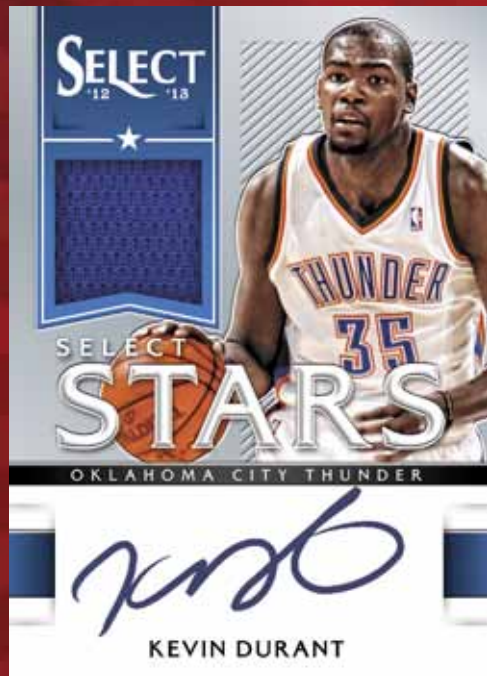

★
SELECT
'12 '13

Find this combo autograph and memorabilia insert featuring today's NBA stars along with a Prizm parallel!