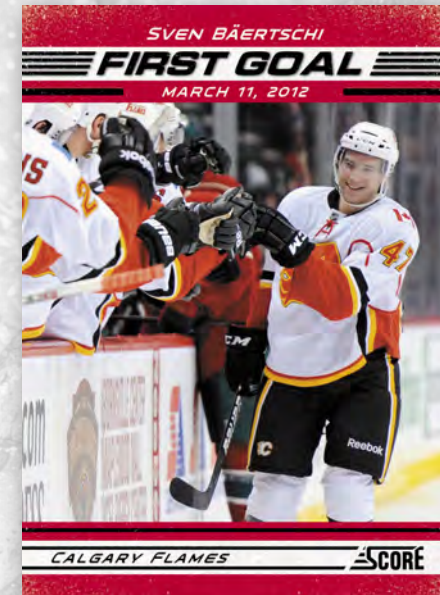

FIRST GOAL

Re-live the season with the First Goal inserts, highlighting players netting their first NHL goal.

PANINI