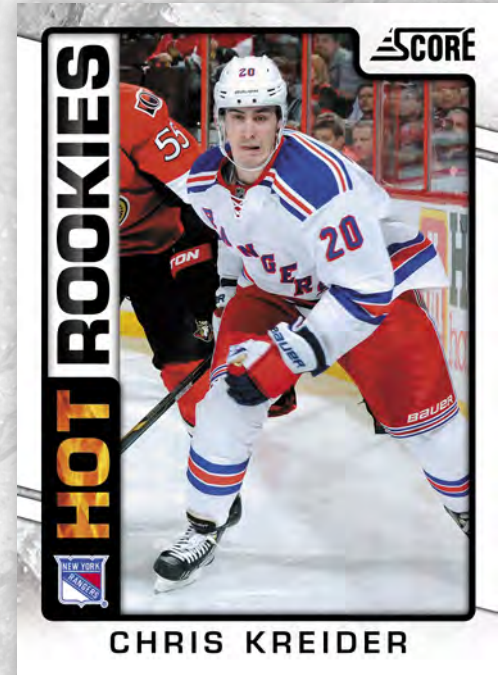

**PANINI**

2 0 1 2

SCORE

2 0 1 3

**SCORE BASE CARD**

Score returns for 2012-13!

**GOLD RUSH**

One per pack. Look for the more rare Hot Rookie versions falling one per box.