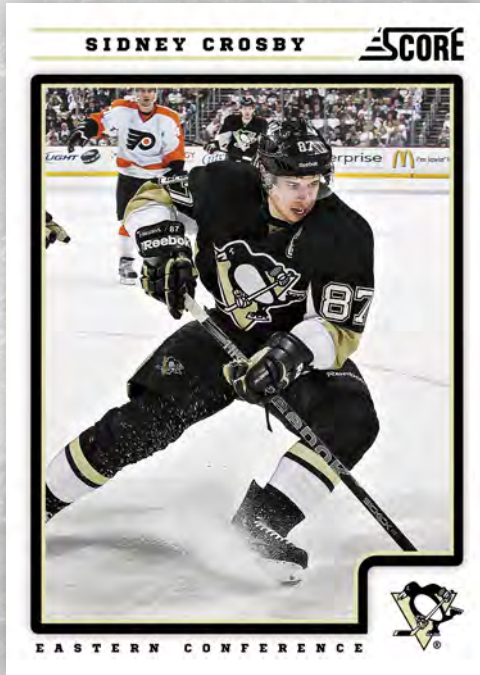

2 0 1 2

SCORE

2 0 1 3

SCORE BASE CARD

Score returns for 2012-13!