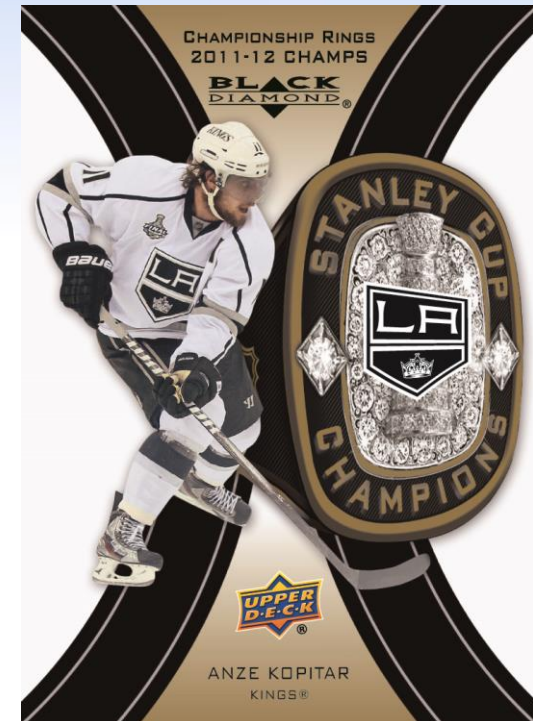

2012-13 Black Diamond

Sapphire 1-of-1 Auto Base Set Parallel

- ❖ Configuration:
 - 5 cards per pack
 - 24 packs per box (plus Bonus pack!)
- ❖ Product Arrival Date: December

- ❖ Product Highlights:
 - **(NEW) Emerald (#'d of 10) and Sapphire (1-of-1) 250-card base set parallels . . . more than half of the cards will feature autographs!**
 - Ice Premieres RC's (HUGE SELLERS)
 - Championship Rings (1:72)
 - (NEW) Crosby & Ovechkin hard-signed Buybacks!
 - Rookie Gems (Triples 1:8, Quads 1:24)
 - Hardware Heroes (#'d of 100)
 - Black Diamond Jerseys
 - Lustrous Rookies (1:288) . . . plus all-new Lustrous Stars (1:864) & Lustrous Greats (1:1,728)

2012-13 Black Diamond

✓ Box Break: (on average)

- Six (6) Double Diamond Veterans
- Three (3) Triple Diamond Veterans
- Three (3) Triple Diamond Rookie Gems
- One (1) Quadruple Diamond Rookie Gems
- One (1) Ruby, Emerald or Sapphire Parallel (now featuring auto'd versions)
- Two (2) Black Diamond Jerseys
- One (1) UD Ice Bonus Pack (featuring an Ice Premieres RC (#'d b/wn 1999 & 99))

✓ Case Break: (on average)

- One (1) Lustrous Rookies (plus one Lustrous Stars or Lustrous Greats card in every other case)
- One (1) Hardware Heroes (#'d of 100)
- Four (4) PETG Championship Rings
- Four-Five (4-5) GEMography Autos