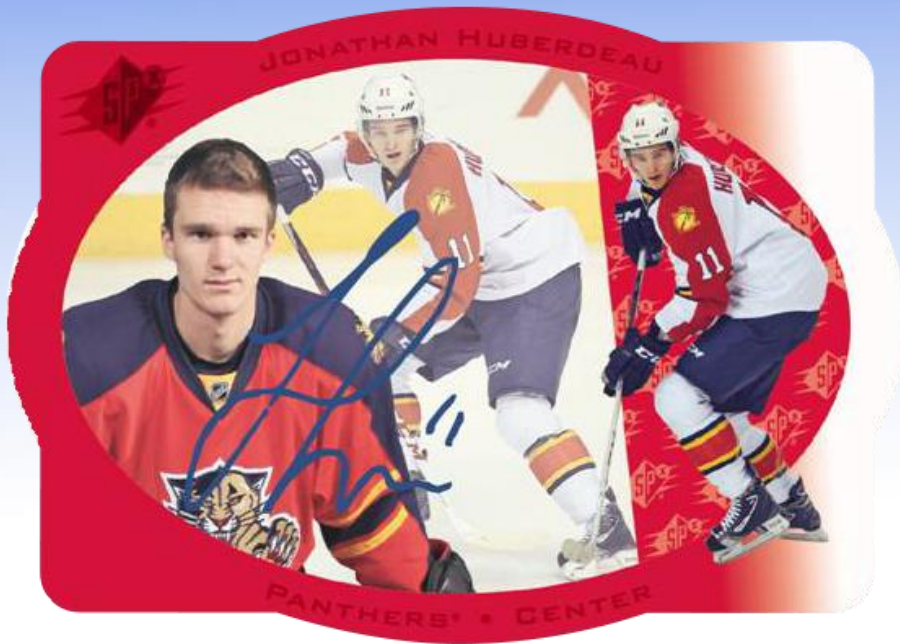

2013-14 SPx Hockey

1996-97 SPx Retro Autographed Rookies –
on-card signatures!