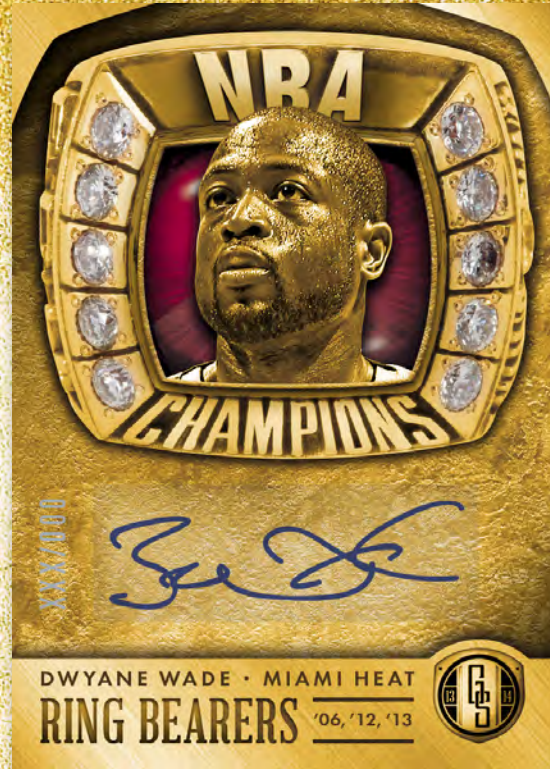

PANINI

**GOLD STANDARD | NBA TRADING CARDS**

## BASE CARD

**GOLD STANDARD IS BACK WITH A BRAND NEW 275-CARD BASE SET WITH 25 VARIATIONS!**

## RING BEARERS

**CHECK OUT RING BEARERS, FEATURING THE NBA'S TOP CHAMPIONS WITH AUTOGRAPHS NUMBERED TO 99 OR LESS!**