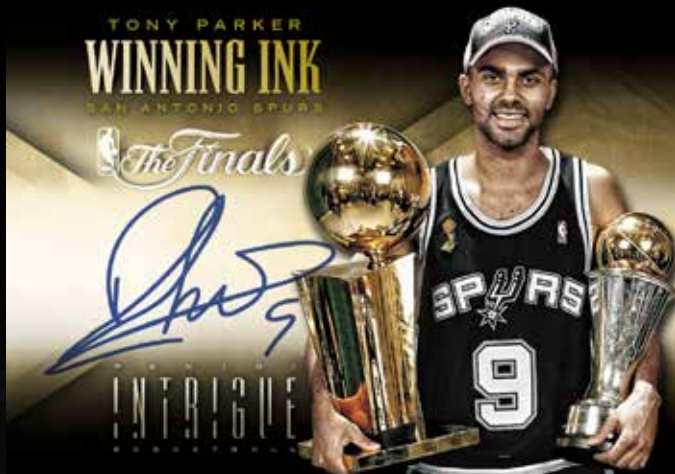

2013-2014 NBA

P A N I N I
INTRIGUE
B A S K E T B A L L

TRADING CARDS

WINNING INK

What does it feel like to hoist the Larry O'Brien Trophy? Just ask these titlists in this hard-to-pull auto set!