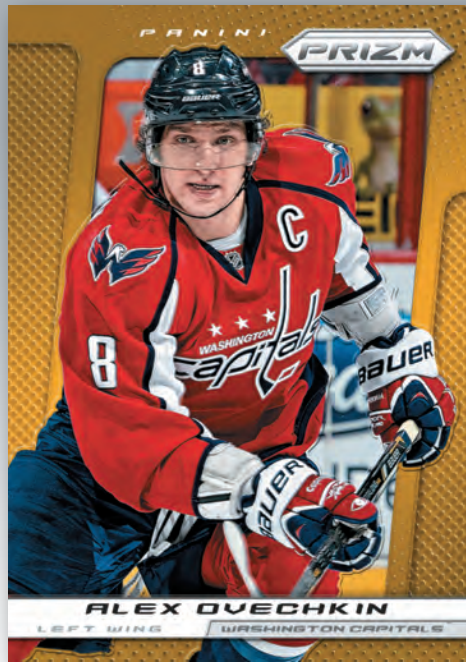

GOLD PRIZM

TWO TO THREE PRIZM PARALLELS
IN EVERY BOX. LOOK FOR RARE
GOLD VERSIONS NUMBERED TO 10
AND BLACK NUMBERED TO JUST 1!