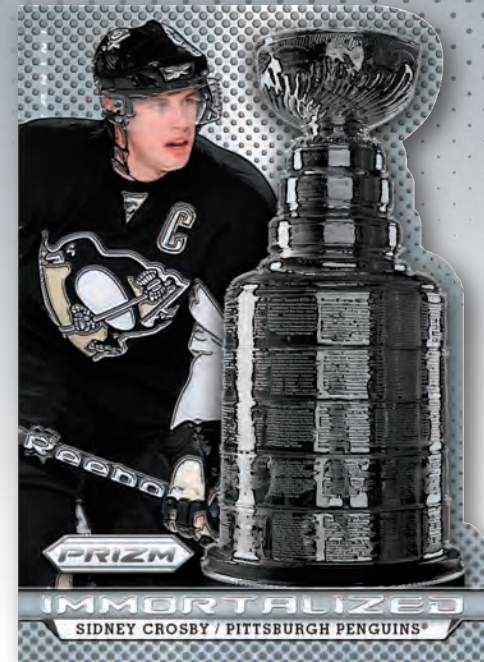

IMMORTALIZED

LOOK FOR THE DIE-CUT
IMMORTALIZED SET
FEATURING PAST STANLEY
CUP WINNERS!