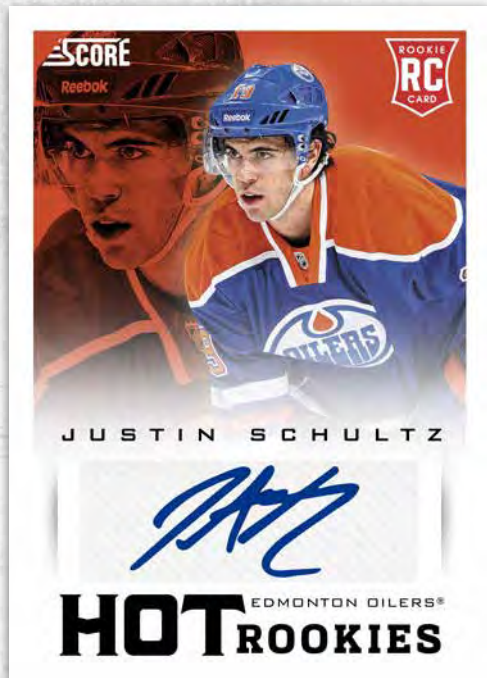

HOT ROOKIE SIGNATURES

Score Signatures and Hot Rookie Signatures combine to fall two per Jumbo box of Score!