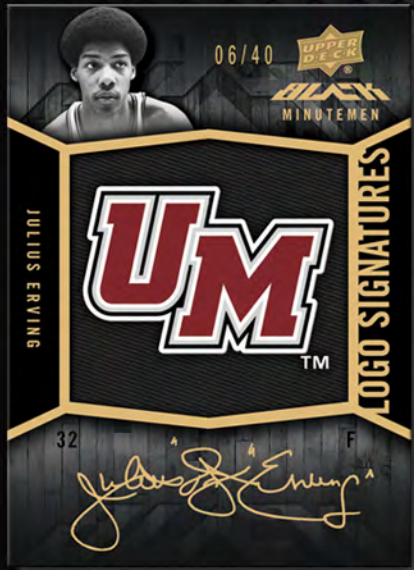

**• CONFIGURATION:**

- 3 CARDS PER PACK
- 2 PACKS PER BOX
- 6 BOXES PER CASE

**• KEY HIGHLIGHTS:**

- ROOKIE LUSTROUS SIGNATURES (#'D TO 199 OR LESS)
- LEGENDARY LUSTROUS SIGNATURES (#'D TO 25)
- ARENA ART (#'D TO 65 OR LESS)
- UD BLACK 9 SIGNATURES (# TO 4 OR LESS)

# EVERY BOX WILL CONTAIN 2 HARD-SIGNED AUTOGRAPHS!

LOOK FOR ROOKIE LUSTROUS AND  
LEGENDARY LUSTROUS CARDS SIGNED ON PETG!

2 0 1 3 - 2 0 1 4 E D I T I O N

# ALL NEW ARENA ART SIGNATURES

LOOK FOR UNBELIEVABLE 9-SIGNED CARDS WITH SOME OF THE BIGGEST NAMES IN BASKETBALL!

COLLECT SINGLE,  
DUAL AND TRIPLE  
AUTOGRAPH CARDS  
ALONG WITH UD BLACK  
LOGO SIGNATURES!