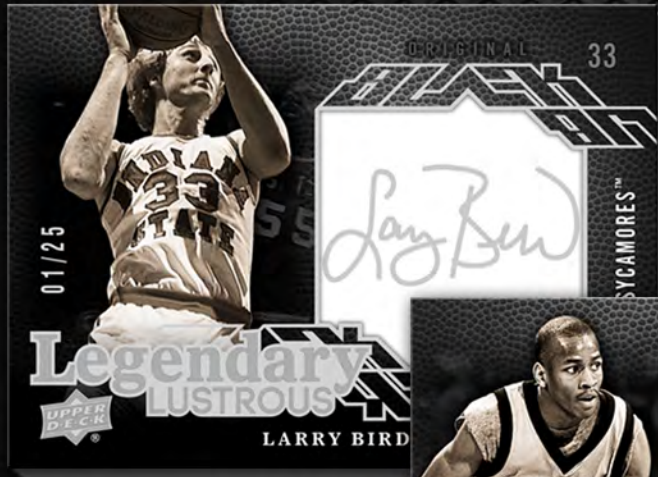

**• CONFIGURATION:**

- 3 CARDS PER PACK
- 2 PACKS PER BOX
- 6 BOXES PER CASE

**• KEY HIGHLIGHTS:**

- ROOKIE LUSTROUS SIGNATURES (#'D TO 199 OR LESS)
- LEGENDARY LUSTROUS SIGNATURES (#'D TO 25)
- ARENA ART (#'D TO 65 OR LESS)
- UD BLACK 9 SIGNATURES (# TO 4 OR LESS)

# EVERY BOX WILL CONTAIN 2 HARD-SIGNED AUTOGRAPHS!

LOOK FOR ROOKIE LUSTROUS AND  
LEGENDARY LUSTROUS CARDS SIGNED ON PETG!

2 0 1 3 - 2 0 1 4 E D I T I O N