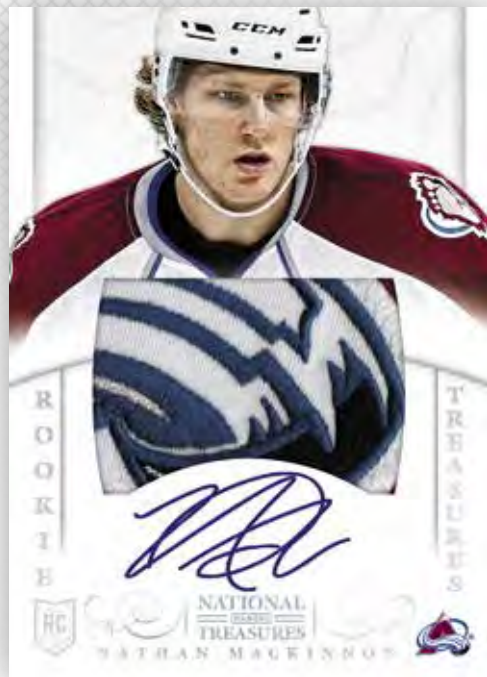

All information is accurate at the time of posting – content is subject to change. Card images are solely for the purpose of design display.

National Treasures

Actual images used on cards to be determined.
© 2014 Panini America, Inc. Printed in the USA.

ROOKIE TREASURES PATCH

Each pack includes one Rookie Autograph Patch with an oversized patch piece. Find rookies #'d to 99 or less including Brand Logo, Snap, and Shield variations!