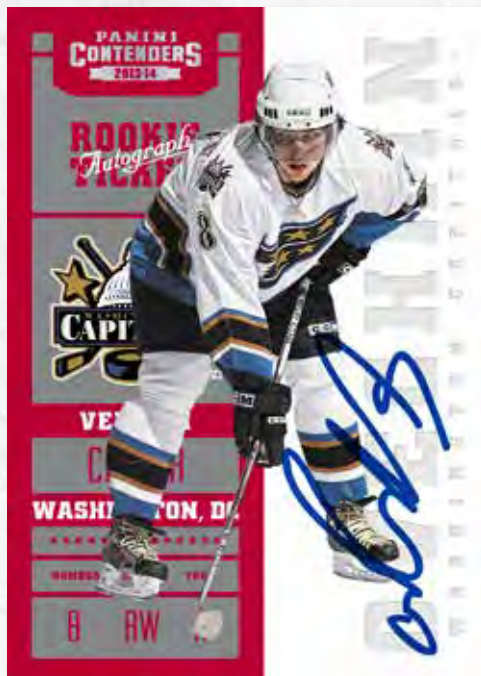

ROOKIE TICKET RECALL

Look for Rookie Ticket Recall autographs celebrating the 15th anniversary of the Contenders Rookie Ticket Signature