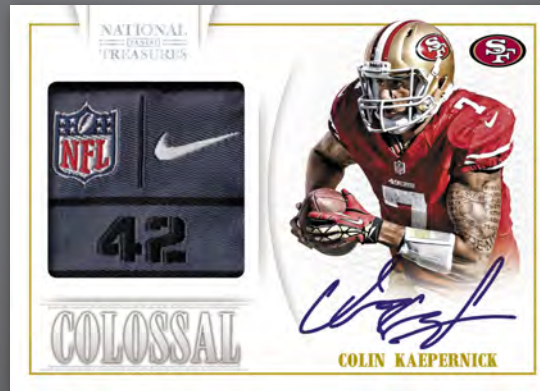

ROOKIE JUMBO PRIME BOOKLET NFL SHIELD

More ON CARD Rookie Signatures includes Jumbo Prime Booklets, Hats Off, NFL Gear and Colossal Jersey #s.

HALL OF FAME 50TH ANNIVERSARY MATERIALS

Hall of Fame 50th Anniversary Material Cards & Signature Materials Cards features NFL legends.

PANINI

National Treasures

ROOKIE SIGNATURE MATERIALS SILVER

ON CARD NT Rookie Signature Material Silver
Rookie Cards features Jumbo Prime Swatch
of the rookies from the 2013 RPS (#'d/99);
Gold (#'d/49), Black (#'d/25), Platinum (#'d/5),
Laundry Tag (#'d/1), Nike Swoosh (#'d/2),
NFL Shield (#'d/1) and Printing Plates (#'d/1).

COLOSSAL NFL NIKE SWOOSH SIGNATURES

ON CARD Current Star Signatures
includes Jumbo Prime Booklets,
Notable Nicknames and Colossal Jersey #'s.

HALL OF FAME 50TH ANNIVERSARY SOUVENIR CUTS

Hall of Fame 50th Anniversary
Souvenir Cuts features 29 inductees
from the first four Hall of Fame Classes.