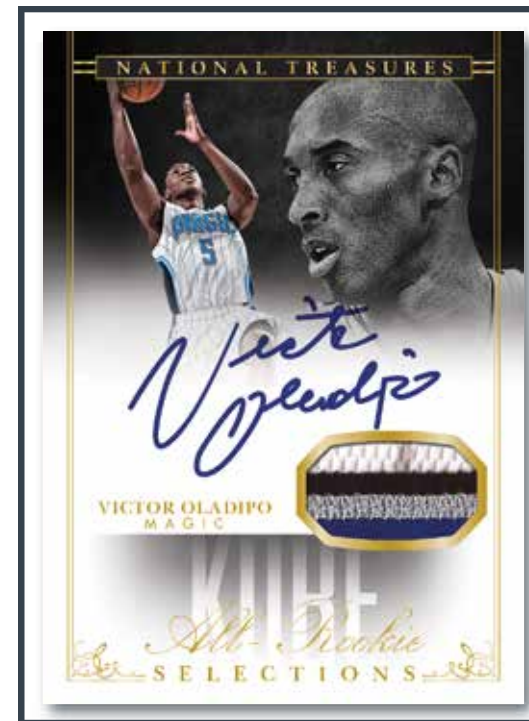

KOBE'S ALL-ROOKIE SELECTIONS PRIME

Find the brand-new Kobe's All-Rookie Selections set, featuring some of this year's best first-year players including Victor Oladipo!

PANINI