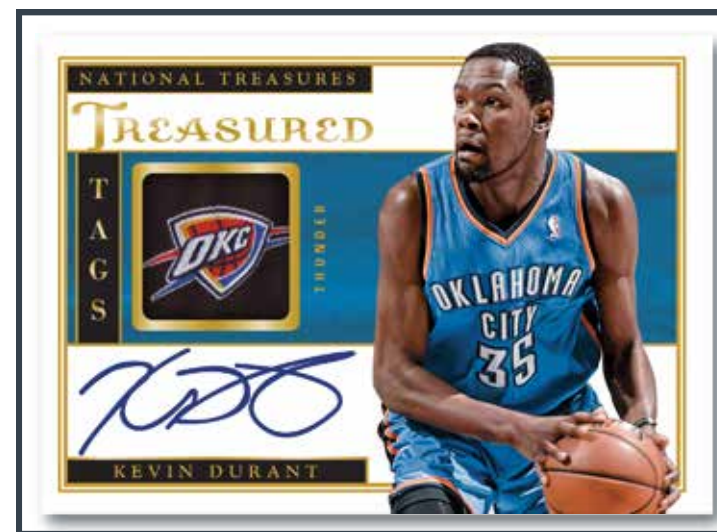

TREASURED TAGS AUTOGRAPHS

See if you can score this Super Prime autograph of one of the NBA's stars!