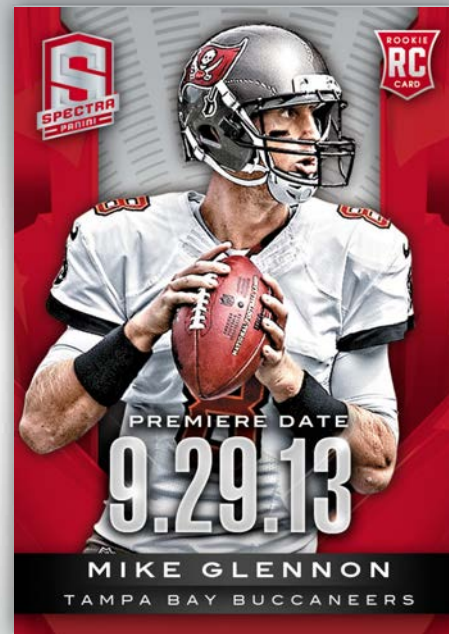

ANDREW LUCK

EJ MANUEL

2013 NFL TRADING CARDS

2013

NFL TRADING CARDS

SPECTRA SIGNATURES

ON CARD HOLOGRAPHIC OPTI-CHROME TECHNOLOGY CARDS OF THE TOP CURRENT STARS #D/49 OR LESS WITH LIMITED PARALLELS.

- BLUE - #D/25 OR LESS
- RED - #D/10 OR LESS
- GOLD - #D/5 OR LESS
- GREEN - #D/5 OR LESS
- ATOMIC BLACK - 1/1

SPECTRA ROOKIE SIGNATURE MATERIALS

FEATURES THE TOP ROOKIES FROM THE 2013 ROOKIE CLASS, #D/99 OR LESS, ALSO LOOK FOR LIMITED PARALLELS VERSIONS.

- BLUE - #D/49 OR LESS
- RED - #D/25 OR LESS
- GOLD - #D/10 OR LESS
- GREEN - #D/5 OR LESS
- ATOMIC BLACK - 1/1
- GREEN LAUNDRY TAG NIKE SWOOSH - 1/1
- GREEN LAUNDRY TAG NFL SHIELD - 1/1
- GREEN LAUNDRY TAG NFL PLAYERS - 1/1