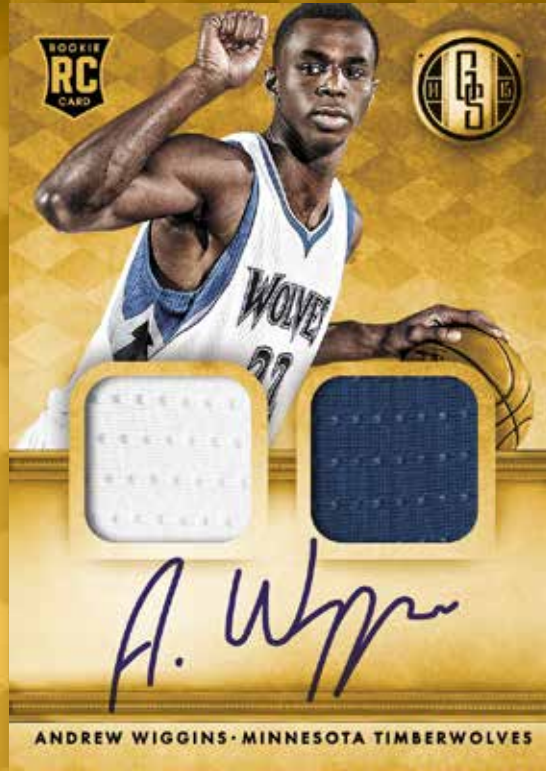

ROOKIE JERSEY AUTOGRAPHS

ROOKIE JERSEY AUTOGRAPHS DOUBLE

Find the all-new rookie jersey autographs,
which fall one-per-box on average! Look
for prime variations that are #’d/25!

ROOKIE JERSEY AUTOGRAPHS TRIPLE

All information is accurate at the time of posting - content is subject to change. Card images are solely for the purpose of design display. Actual images used on cards to be determined.

© 2014 Panini America, Inc. © 2014 NBA Properties, Inc. All Rights Reserved. Printed in the USA.