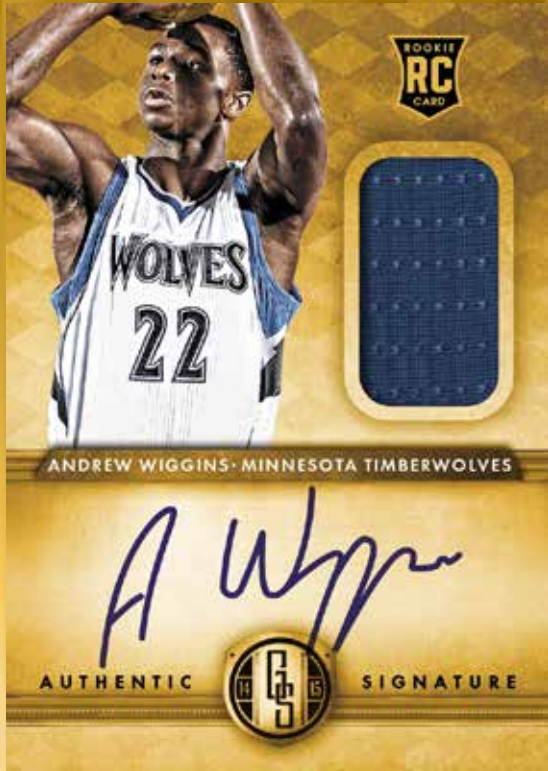

ROOKIE JERSEY AUTOGRAPHS

ROOKIE JERSEY AUTOGRAPHS DOUBLE

Find the all-new rookie jersey autographs,
which fall one-per-box on average! Look
for prime variations that are #’d/25!

ROOKIE JERSEY AUTOGRAPHS TRIPLE

All information is accurate at the time of posting - content is subject to change. Card images are solely for the purpose of design display. Actual images used on cards to be determined.

© 2014 Panini America, Inc. © 2014 NBA Properties, Inc. All Rights Reserved. Printed in the USA.