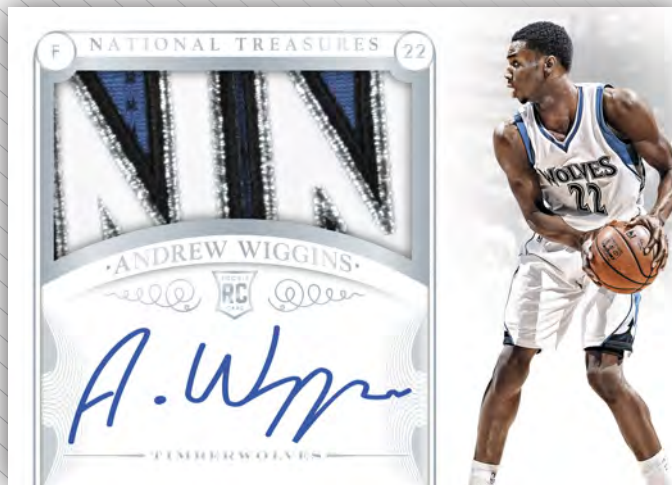

NATIONAL TREASURES BASKETBALL

ROOKIE PATCH AUTOGRAPHS LOGOMAN

ROOKIE PATCH AUTOGRAPHS

National Treasures Rookie Patch Autographs are back with five different versions, including Horizontal and Horizontal Logoman variations.

HORIZONTAL ROOKIE PATCH AUTOGRAPHS

NATIONAL TREASURES BASKETBALL

COLOSSAL JERSEYS

Find oversized memorabilia swatches of current and retired players!

SNEAKER SWATCHES

Look for game-worn sneaker swatches of both current and retired players!