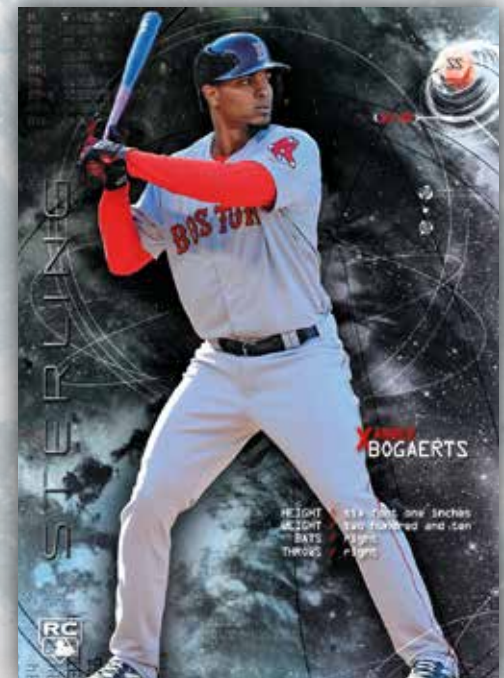

Base Prospect Card

NEW THIS YEAR:

- Wave Refractor Box Toppers
CASE GUARANTEE!
- Sterling Die-Cut Autographs
CASE GUARANTEE!

2014 BOWMAN STERLING BASEBALL
WILL CONTINUE TO DELIVER

THREE
AUTOGRAPHED CARDS
- AND -
ONE
ROOKIE OR PROSPECT
BASE CARD
PER PACK

In Stores December 2014!

Base Rookie Card

DON'T MISS OUT ON ONE OF BOWMAN'S MOST HIGH-END RELEASES OF 2014!

2014 STERLING BASEBALL

CASE GUARANTEES

Each case of 2014 Bowman Sterling Baseball will feature 1 Wave Refractor Box Topper AND 1 Sterling Die-Cut Autograph!

Sterling Die-Cut Autographs **NEW!**

Up to 40 of the top rookies, prospects and 2014 *MLB*® Draft Picks highlighted on a unique die-cut design. Sequentially #'d.

- Blue Refractor Parallel – sequentially #'d.
- Red Refractor Parallel – sequentially #'d to 5.
- SuperFractor Parallel – #'d 1/1.