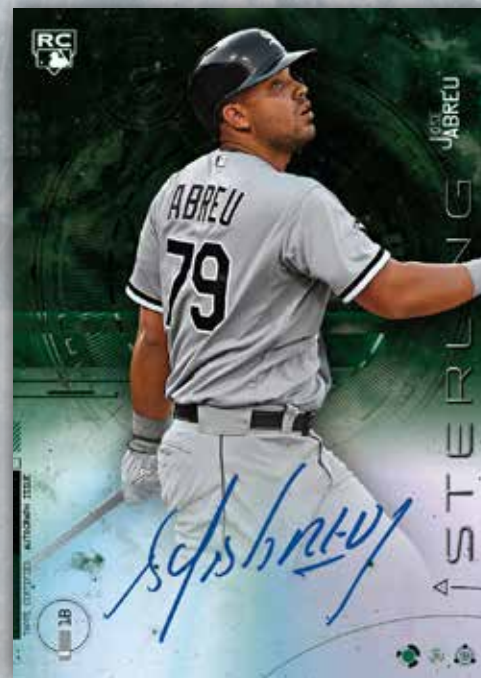

Rookie Autographs - Green Refractor Parallel