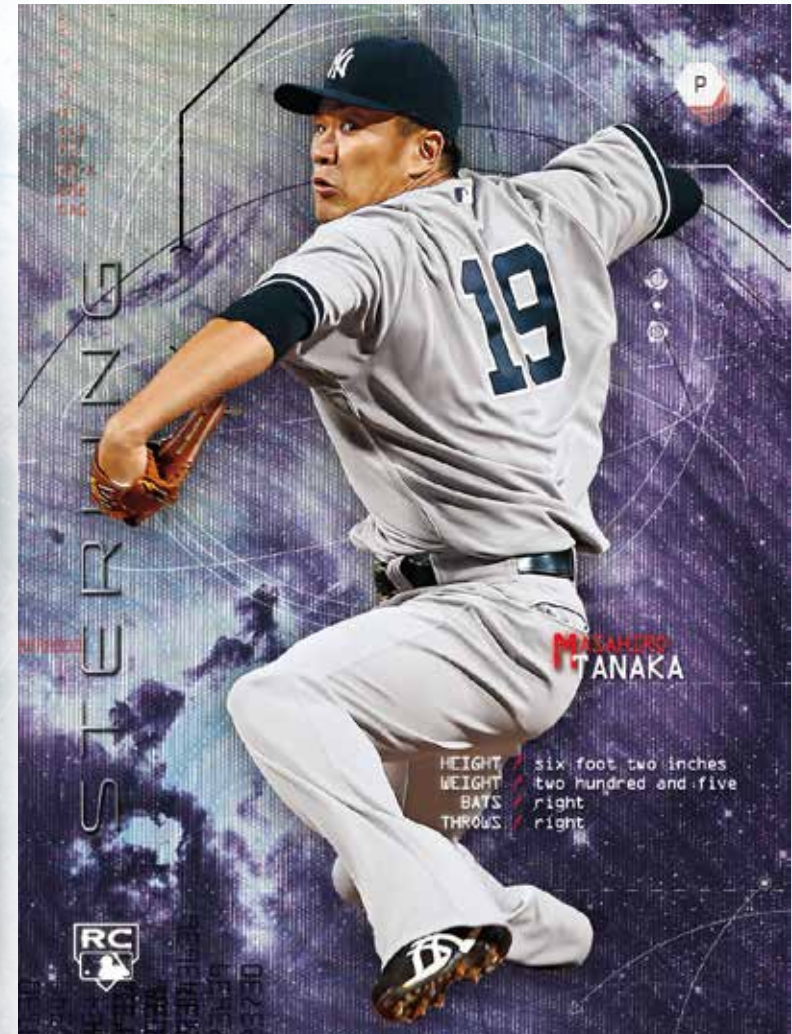

Purple Wave Refractor Box Topper
(Oversized)