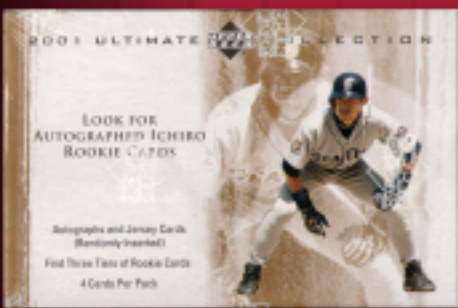

Leaf Best of Baseball Unopened Edition 2014

Leaf is pleased to announce the baseball release in one of its most exciting and innovative new product categories, **2014 Leaf Best of Baseball: Unopened Edition.** This release celebrates all that is great about the thrill of unopened boxes. This product includes a vast assortment of titles including many of the most exciting products of the last 30 years. In addition, each and every box will include a PSA/DNA encapsulated authentic Pete Rose autograph ranging from 1963 Topps Rookie cards to difficult to find 1960's and 1970's releases and well as 1980's and beyond issues. This is sure to add value for all types of collectors!

Leaf Best of Baseball Unopened Edition 2014

6 BOXES PER CASE

EACH BOX CONTAINS 1 BUYBACK BASEBALL BOX PLUS 1 AUTOGRAPHED PETE ROSE CARD FROM 1963 TO PRESENT (PSA/DNA ENCAPSULATED AUTHENTIC)

PRODUCT RELEASES: