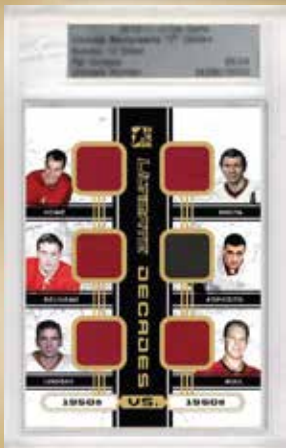

ULTIMATE™ HOCKEY 14TH EDITION

In The Game is pleased to announce the return of one of its most exciting releases each year, Ultimate Memorabilia 14th Edition. You may ask what happened to 13th Edition? There isn't one! Thirteen is unlucky and this product absolutely is not!

This release features everything that is extraordinary about hockey featuring Limited Ultimate Clear Base Cards, the strongest autograph checklist in years, plus incredible Hall of Fame worthy memorabilia cards.

EACH AND EVERY CARD IS SLABBED FOR YOUR ULTIMATE PROTECTION!

PRODUCTION IS SLASHED FROM 10,000 PACKS TO AN EXTREMELY LIMITED 4,000 PACKS (800 5-PACK BOXES)!

EACH AND EVERY PACK IS NUMBERED INDIVIDUALLY OUT OF 4000!!!!