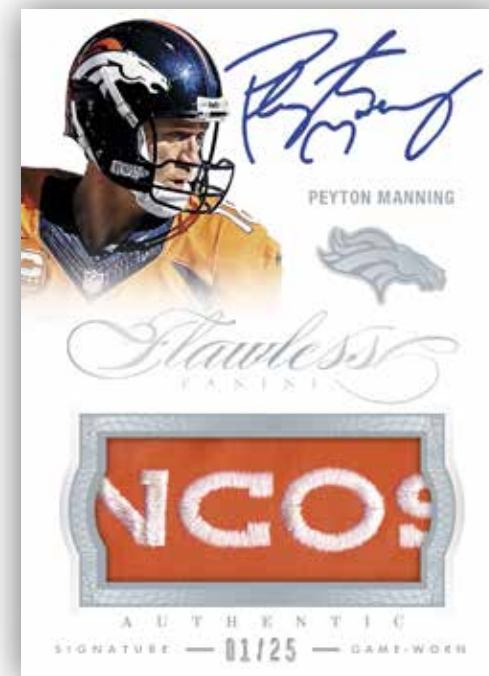

### BASE PLATINUM

EVERY BASE CARD IS #'D TO JUST 20 COPIES AND CONTAINS AN AUTHENTIC DIAMOND.

### FLAWLESS EMERALD

LOOK FOR EMERALD PARALLELS #'D/5 WITH AUTHENTIC EMERALDS INSIDE.