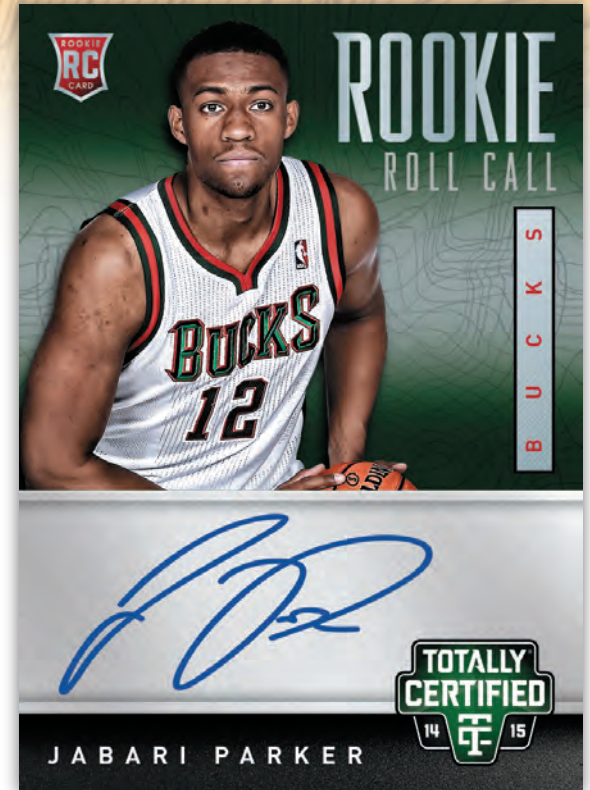

MIRROR BLUE DIE-CUTS - #'D/74

MIRROR GOLD DIE-CUTS - #'D/10

MIRROR BLACK DIE-CUTS - #'D/1 of 1

ALL INFORMATION IS ACCURATE AT THE TIME OF POSTING
- CONTENT IS SUBJECT TO CHANGE.

CARD IMAGES ARE SOLELY FOR THE PURPOSE OF DESIGN DISPLAY.

PANINI

NATIONAL BASKETBALL ASSOCIATION
TRADING CARDS

CLEAR CLOTH:

GAZE THROUGH THE WINDOW TO
SEE SOME OF THE NBA'S BEST
AND BRIGHTEST STARS
IN THIS NEW CARD SET!

ROOKIE ROLL CALL:

LOOK FOR ON-CARD
ROOKIE AUTOGRAPHS IN THE
RETURN OF THIS FIRST-CLASS SET!