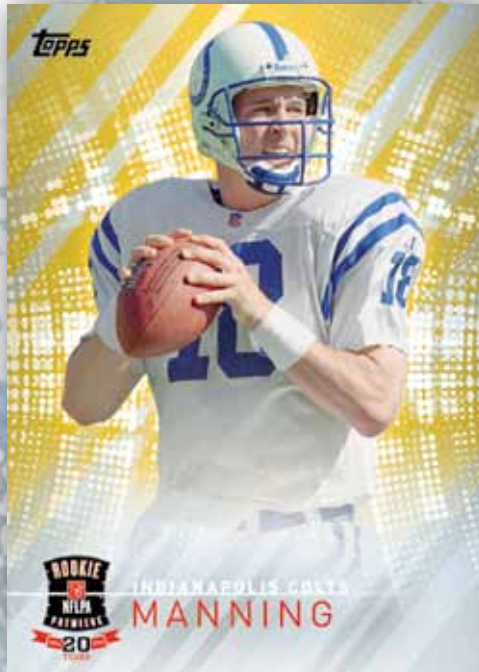

Base Card

BASE CARDS - Highlighting 37 NFLPA Rookie Premiere subjects from the 2014 Class and 63 of the best NFLPA Rookie Premiere subjects from past and present.

- Black Parallel - #'d
- Orange Parallel - #'d to 299
- Blue Parallel - #'d to 199
- Purple Parallel - #'d to 99
- Green Parallel - #'d to 75
- Yellow Parallel - #'d to 50
- Platinum Parallel - #'d to 25
- Red Parallel - #'d 1/1

SOLICITATION SUBJECT TO CHANGE

IN STORES NOVEMBER 2014