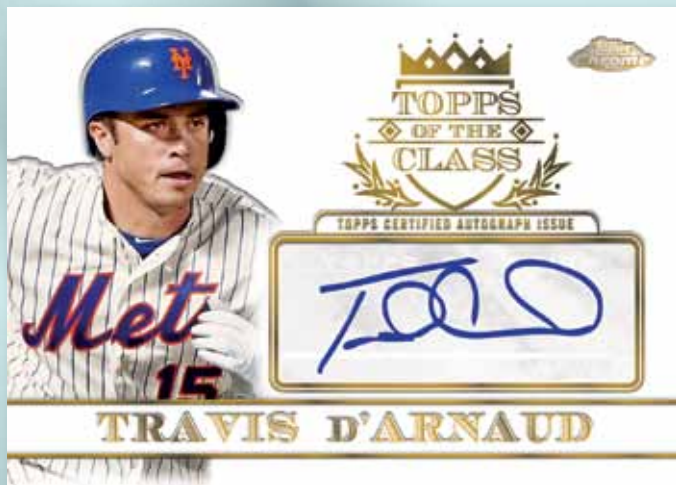

2014 TOPPS CHROME BASEBALL

Topps Of The Class Autographed Card