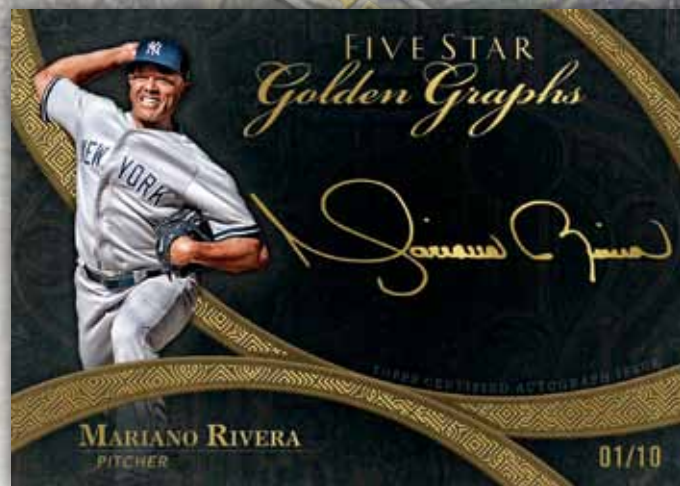

Topps

FIVE STAR

B A S E B A L L

2014

**Look for more
Autographs in
every box!**

Topps Five Star Baseball returns in 2014 with more autographs per pack, featuring retired and active *MLB*[®] players. New this year are Golden Graphs autographed cards, signed in stunning gold ink! Topps Five Star also knocks it out of the park with cards featuring such relics as bat knobs and bat plates.

ALL AUTOGRAPHS ARE SIGNED ON-CARD!

EXCLUSIVELY IN HOBBY STORES DECEMBER 2014.

TOPPS

FIVE STAR

B A S E B A L L

2014

**At least 4 Five Star
Autographs per box!**

Five Star Active Player Autographed Card -
Rainbow Parallel

Five Star Retired Player Autographed Card

FIVE STAR ACTIVE/RETIRED PLAYER AUTOGRAPHS

Sequentially numbered.

- Rainbow Parallel - #'d to 25
- Five Star Parallel - #'d 1/1

TOPPS

FIVE STAR

B A S E B A L L

2014

Silver Signatures - Red Parallel

Golden Graphs - Gold Parallel

SILVER SIGNATURES/GOLDEN GRAPHS

Silver Signatures Signed in silver ink.

Golden Graphs Signed in gold ink. **NEW!**

- Base Versions - #’d to 50
- Purple Parallel - #’d to 25
- Blue Parallel - #’d to 20
- Green Parallel - #’d to 15
- Gold Parallel - #’d to 10
- Orange Parallel - #’d to 5
- Red Parallel - #’d 1/1