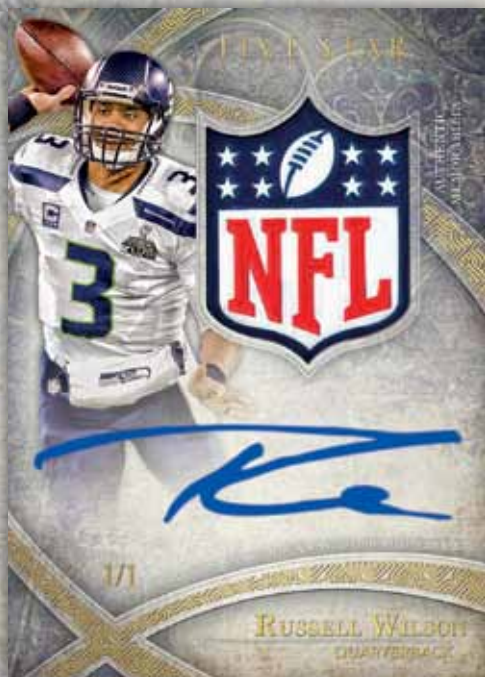

## AUTOGRAPHED RELICS

Five Star Autographed Jumbo Patch Card

**Five Star Autographed Jumbo Patches** Up to 20 star players with an on-card Autographed Jumbo Patch. #’d to 35

Gold Parallel - #’d to 10

Rainbow Parallel - #’d to 5

Five Star - Parallel - #’d 1/1

Five Star NFL Shield Autographed Card

**Five Star 4-Piece Signatures Book**

Active and Retired Stars, including 4 relics and an on-card autograph. #’d to 49

Gold PATCH Parallel #’d to 10