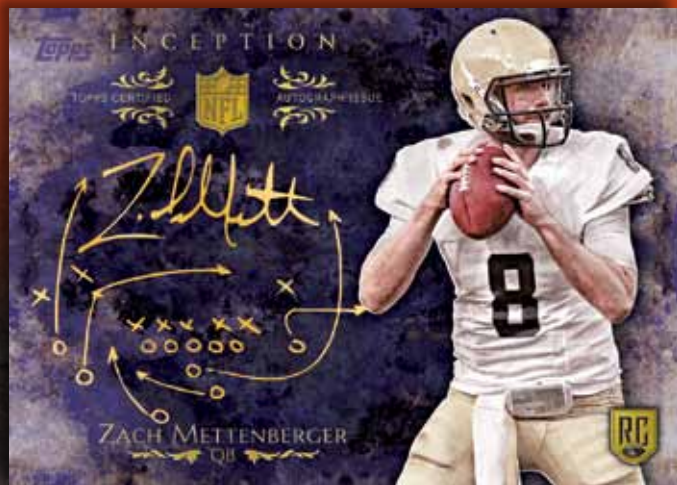

TOPPS®

HOBBY EXCLUSIVE!

INCEPTION

2014 NFL FOOTBALL CARDS

2014 Topps Inception delivers the first high-end NFL trading cards of the season! With all-new, beautifully updated designs, Inception captures all of the excitement and anticipation surrounding the 2014 NFL Rookie class.

EVERY BASE ROOKIE AUTOGRAPH CARD IS SIGNED DIRECTLY ON-CARD!

**EVERY BOX
DELIVERS 3 HITS**

2 Autographed
or
Autographed
Relic Cards

1 Jumbo Jersey
or
Patch Relic Card

EACH BOX ALSO INCLUDES:

2 VETERAN BASE CARDS

2 VETERAN BASE
CARD PARALLELS

FINISHED PRODUCT WILL INCLUDE PLAYERS PICTURED IN NFL UNIFORMS

IN STORES AUGUST 2014