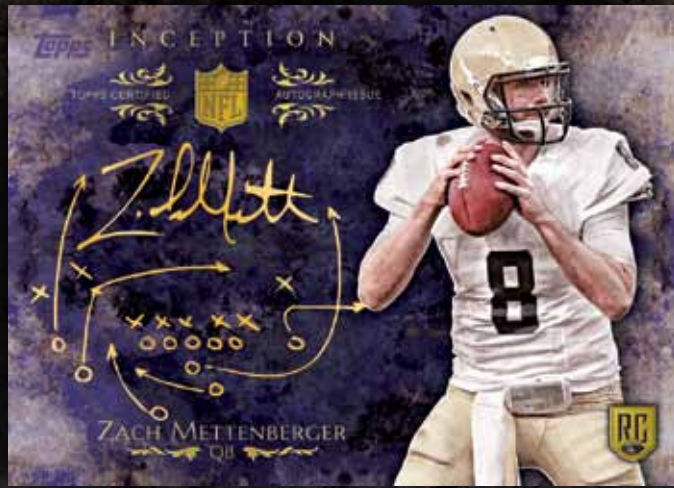

TOPPS®

INCEPTION

2014 NFL FOOTBALL CARDS

Inception Gold Signings - QB Playbook Parallel

INCEPTION SILVER SIGNINGS NFLPA Rookie Premiere subjects featuring ON-CARD signatures in Silver Ink on a black card design. Seq #d

Gold Signings Parallel: Gold Ink parallel Seq #d to 25

Gold Signings "Nickname" Parallel: Gold Ink Parallel featuring player's nickname. Seq #d to 10

Gold Signings "Inscriptions" Parallel: Gold Ink Parallel featuring an Inscription. Seq #d 1/1

Gold Signings "QB Playbook" Parallel: Gold Ink Parallel featuring a hand-drawn play. Seq #d 1/1 **NEW!**

QUAD ROOKIE AUTOGRAPH NFLPA Rookie Premiere subjects featuring ON-CARD signatures. #d to 25 **NEW!**

Blue Parallel: Seq #d 1/1 **NEW!**

QB INCEPTION AUTOGRAPHS Features all quarterbacks invited to the NFLPA Rookie Premiere with their ON-Card signatures #d to 20

Magenta - Seq #d to 10 **NEW!**

Red - Seq #d to 5 **NEW!**

Blue - Seq #d 1/1 **NEW!**