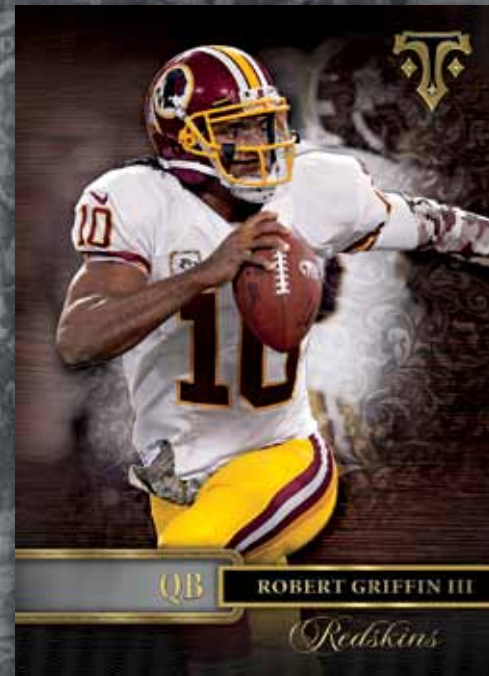

2014 TOPPS TRIPLE THREADS FOOTBALL

BASE CARDS

100 BASE CARDS (VETERANS & RETIRED):

- Purple Parallel - #'d to 299
- Emerald Parallel - #'d to 150
- Gold Parallel - #'d to 99
- Ruby Parallel - #'d to 50
- Sapphire Parallel - #'d to 25
- Onyx Parallel - #'d 1/1
- Printing Plates - All 1 of 1's!

Base Card

AVAILABLE IN HOBBY STORES OCTOBER 2014

Solicitation subject to change