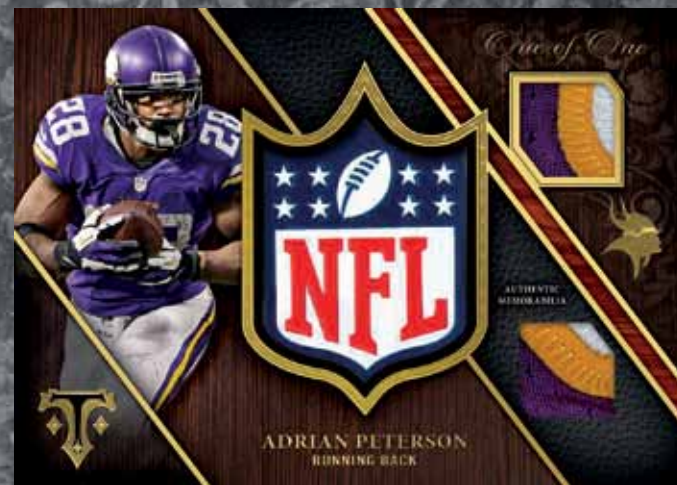

2014 TOPPS TRIPLE THREADS FOOTBALL

RELIC CARDS

TRIPLE THREADS RELICS: 1 player per card/3 relics alternating swatch/patch/swatch. Unique die cuts. **#'d to 36 NEW!**

- Purple Parallel - #'d to 27
- Emerald Parallel - #'d to 18
- Gold Parallel - #'d to 9
- Sapphire Parallel - #'d to 3
- Onyx PATCH Parallel - 1 of 1

TRIPLE THREADS RELIC TRIOS: 3 players/3 swatch relics. **#'d to 36**

- Purple Parallel - #'d to 27
- Emerald Parallel - #'d to 18
- Gold Parallel - #'d to 9
- Sapphire Parallel - #'d to 3
- Onyx PATCH Parallel - 1 of 1

TRIPLE THREADS NFL SHIELDS: 1 Player/2 Relics/NFL Shield Patch. **1 of 1**

TRIPLE THREADS JUMBO PATCH COMBOS (3-PANEL BOOK CARD): 3 players/3 jumbo multi-color patches. **1 of 1.**

TRIPLE THREADS ROOKIE JUMBO RELICS: Featuring a jumbo jersey swatch. **#'d to 99**

- Purple Parallel - #'d to 75
- Emerald Parallel - #'d to 50
- Gold Parallel - #'d to 25
- Sapphire PATCH Parallel - #'d to 10
- Onyx PATCH Parallel - 1 of 1

Triple Threads NFL Shield Card