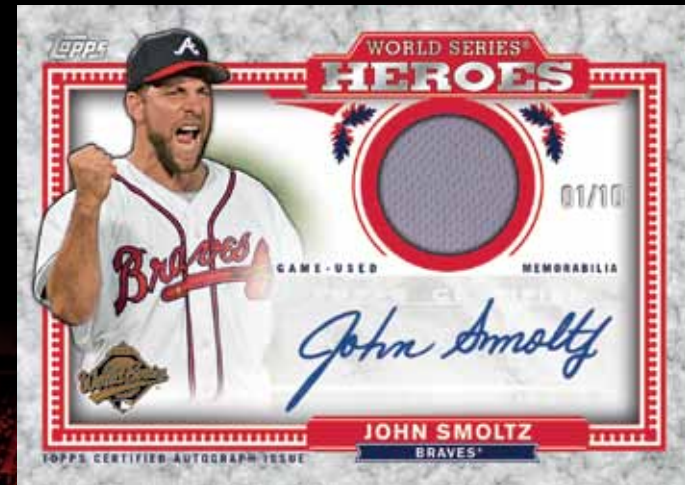

THE FUTURE IS NOW!

TOPPS

2014

UPDATE SERIES
BASEBALL
MAJOR LEAGUE BASEBALL® CARDS

World Series® Heroes Autographed Relic Card