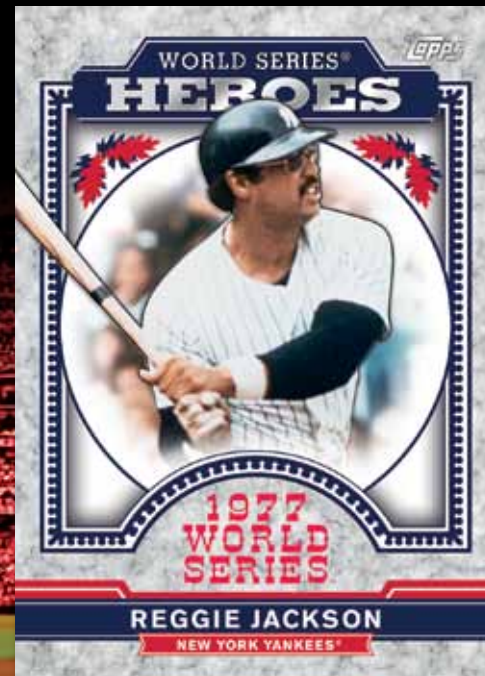

THE FUTURE IS NOW!

TOPPS

2014

UPDATE SERIES

BASEBALL

MAJOR LEAGUE BASEBALL® CARDS

World Series® Heroes Insert

INSERT CARDS

- **Power Players** – Cards featuring the top 25 Power Player performers of the year so far. *Inserted 1:6*
- **Fond Farewells** – 15 cards saluting some of the most moving and significant retirements of all time. *Inserted 1:8*
- **World Series® Heroes** – 50 cards celebrating some of the most memorable *World Series®* moments and players of all time. *Inserted 1:8*
- **The Future is Now** – 30 cards featuring the top 10 young players and each of their three best moments in *MLB®* so far. *Inserted 1:4*
- **1989 Topps Minis Die Cut** – Mini cards using the 1989 Topps design and die cut around the border and ribbon design. *Inserted 1:8*