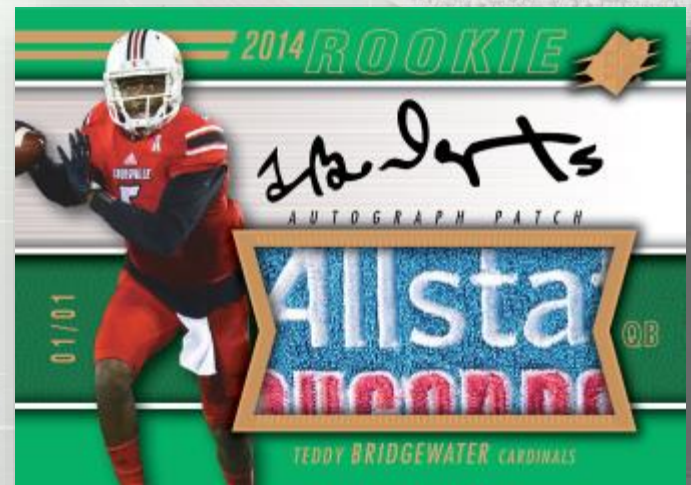

2014 SPx Football

- Matches re-configuration from 2013 with 2 inner shippers per case
- Every pack contains either an autograph, memorabilia card, Finite card, or Hologram card!
- Configuration:
 - ✓ 5 cards per pack
 - ✓ 10 packs per box
 - ✓ 8 boxes per inner shipper
 - ✓ 2 Inner Shippers per case
- Regular Set:
 - ✓ Base Cards – 50 cards
 - ✓ SPx Rookie Auto Jerseys – 35 cards
 - ✓ SPx Rookie Signatures – 60 cards
- Product Highlights:
 - ✓ SPx Finite Rookies and Legends
 - ✓ Includes Radiance and Spectrum Parallels!
 - ✓ UD Premier Rookie Auto Jerseys
 - ✓ Winning Big Materials
 - ✓ 1996 and 1997 SPx Hologram Cards
- Arrival Date: June 25

➤ Box Break Summary:

✓ Get one (1) hit in every pack!

✓ 2-3 Autographs in every box!

✓ Includes 1 Rookie Auto Jersey

✓ 1-2 Memorabilia card per box!

✓ 3 Finite Rookies or Legends per box!

✓ 3 Hologram cards per box!