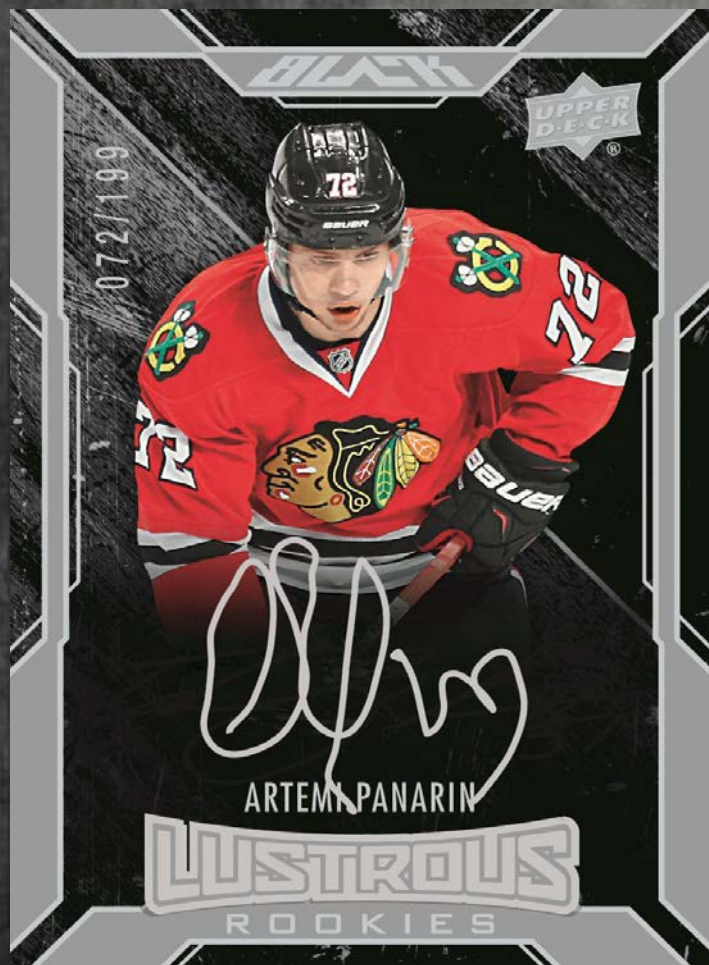

THE UPPER DECK COMPANY

2015 2016

RAW

Hockey

All Content is subject to change. Card images are solely for the purpose of design display.

PRODUCT HIGHLIGHTS

- GRAB ONE LUSTROUS ROOKIE SIGNATURE CARD PER BOX!
- LOOK FOR THE EXCLUSIVE 1-OF-1 BLACK TIE AFFAIR INSERT!
- LUSTROUS INK HAS RETURNED!
- NEW! THE PRO PENMANSHIP INSERT INCLUDING SINGLE, DUAL, TRIPLE AND QUAD AUTOGRAPH CARDS!
- IT'S ALL ABOUT THE PATCH IN SHOWCASE RELICS!
 - FIND SIX VARIATIONS OF PATCHES AND AUTOGRAPHED PATCHES IN SHOWCASE RELICS!

BOX BREAK

GRAB YOUR BOX OF UD BLACK HOCKEY
AND COLLECT SIX SUPER-PREMIUM CARDS

STAR TRADEMARKS RELICS

1 BASE CARD

1 LUSTROUS
ROOKIE
SIGNATURE CARD

4 ADDITIONAL
PREMIUM
AUTOGRAPH OR
RELIC CARDS

All Content is subject to change. Card images are solely for the purpose of design display.

LUSTROUS ROOKIE

FEATURING 50 TOP NHL ROOKIE
AUTOGRAPHS ON A GLIMMERING
ACETATE SURFACE

*Grab One
Lustrous Rookies
Signature Card
Per Box*

FIND
BLACK
& BLUE
PARALLELS
NUMBERED
1-OF-1

All Content is subject to change. Card images are solely for the purpose of design display.