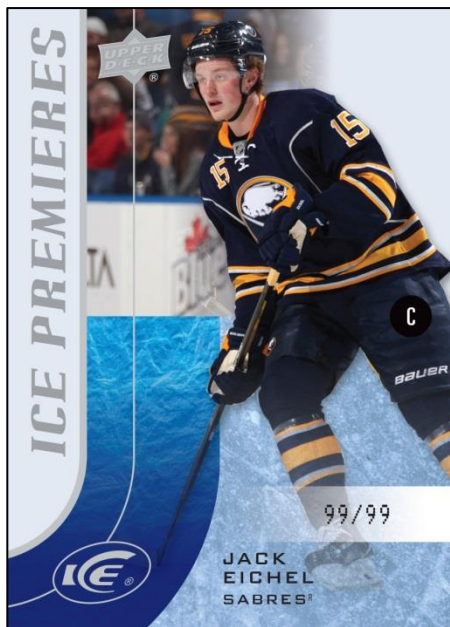

## BOX BREAK

- 1 HARD-SIGNED AUTOGRAPH CARD
- 1 MEMORABILIA CARD
- 1 EXQUISITE CARD
- 3 HIGHLY SOUGHT AFTER ICE PREMIERES OR 05-06 RETRO ICE PREMIERES ROOKIE CARDS

All Content is subject to change. Card images are solely for the purpose of design display.

# ICE PREMIERES

THE UPPER DECK COMPANY

GRAB 3 ICE PREMIERES OR RETRO ICE PREMIERES CARDS PER BOX!

NUMBERED AS LOW AS 10

LOOK FOR  
ICE PREMIERES  
ROOKIE AUTOGRAPHS

ICE PREMIERES ROOKIE  
AUTOGRAPH PATCHES

ICE PREMIERES  
LEVEL 1

All Content is subject to change. Card images are solely for the purpose of design display.