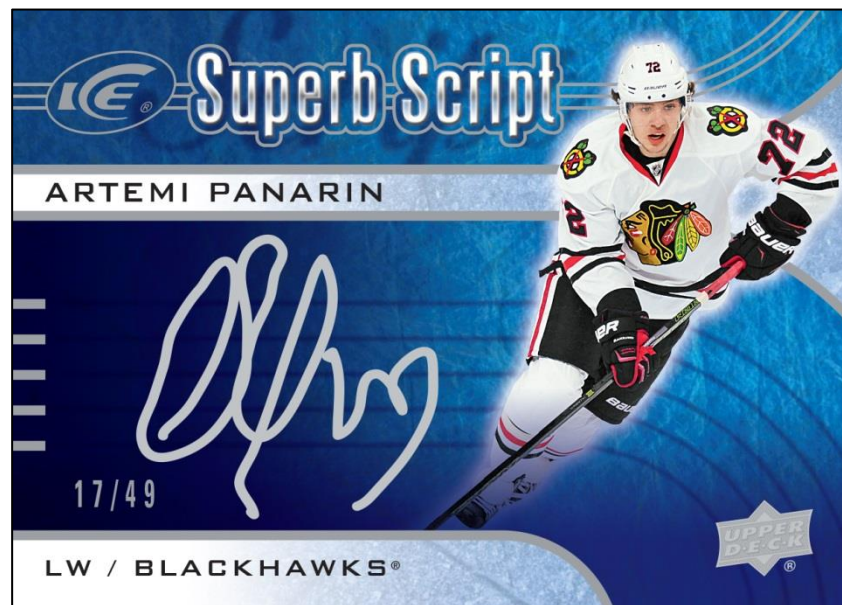

Autographs

THE UPPER DECK COMPANY

ALL AUTOGRAPHS IN
2015-16 HOCKEY
ARE
HARD SIGNED

All Content is subject to change. Card images are solely for the purpose of design display.