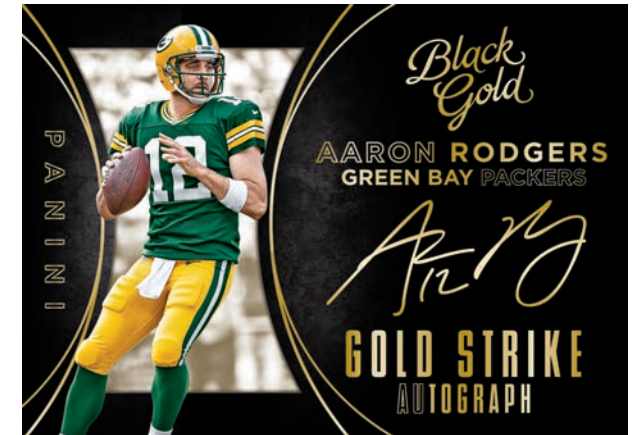

METALLIC MARKS SOLID GOLD

MARCUS MARIOTA

Look for 1-of-1 Metallic Marks
Solid Gold signature cards featuring
autographs on 14K Gold.

SIZEABLE SIGNATURES ROOKIE NFL SHIELD

JAMEIS WINSTON

Find on-card autographs from the best
of the 2015 NFL rookie class in the
Sizeable Signatures and Grand Debut
AUtograph jersey sets. Including 1-of-1
NFL Shield variations!

GOLD STRIKE AUTOGRAPH

AARON RODGERS

Look for even more on card
autograph content in the Gold Strike
and Black Gold AUtograph sets!

QUAD TEAM SYMBOLS

MANNING, SANDERS, THOMAS & WARE

All new logo cards contain 1 to 4 players per card! Look for the new Quad Team Symbols and 2015 NFL Draft Symbols inserts. Each numbered to 149 with Holo Gold versions numbered to 1!

AUTOGRAPH JERSEY PRIME

TOM BRADY

Every pack contains one autograph or autographed memorabilia card, including the best from the past, present and future!

MASSIVE MATERIALS WHITE GOLD

AMARI COOPER

Look for oversized memorabilia swatches with tag and 1-of-1 NFL Shield versions in the Massive Materials set!