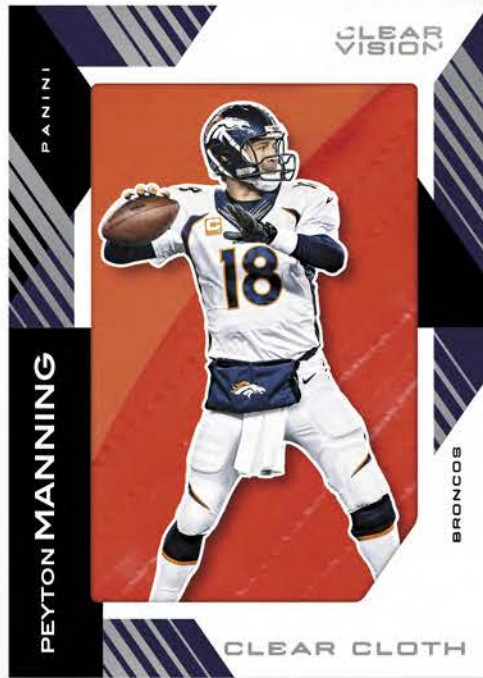

2015 NFL TRADING CARDS

PANINI

UNCLE ALVIN

PANINI

**CLEAR
VISION**

2 0 1 5 C L E A R V I S I O N F O O T B A L L

- **Introducing 2015 Clear Vision Football! All Cards Feature Acetate Technology and Includes **THE FIRST ROOKIE CARDS FEATURING PLAYERS PICTURED WITH THEIR NEW NFL TEAMS!****
- **Every Pack Delivers One Rookie, Parallel, Insert, Glass Card, Jersey or Autograph Card!**
- **Look For 1 Autograph Per Inner-case on Average! All Autographs are Limited to 50 or Less and Include Only The Top Tier Players of The Game.**
- **Find Some of The Most Unique Memorabilia Cards Utilizing Oversized Swatches and Acetate Technology! Every Memorabilia Card is Sequentially Numbered to 99 or Less!**
- **Every Box Includes One Memorabilia or Autograph Along with One Stained Glass or Clarity Insert Card!**

PANINI

CLEAR VISION

2 0 1 5 C L E A R V I S I O N F O O T B A L L

BASE SET

Clear Vision includes an all acetate base and rookie set. Includes low numbered parallels - Blue (sequentially numbered to 99), Red (sequentially numbered to 25), Gold (sequentially numbered to 10), Green (sequentially numbered to 5) and Purple (sequentially numbered to 1).

ALL ACETATE
BASE SET

PANINI

CLEAR VISION

2 0 1 5 C L E A R V I S I O N F O O T B A L L

CLEAR VISION SIGNATURES

Only the best of the best have been included in the Clear Vision Signatures set. Get current superstars including Tom Brady, Andrew Luck, Peyton Manning and retired legends such as Bo Jackson, John Elway, and Barry Sanders!