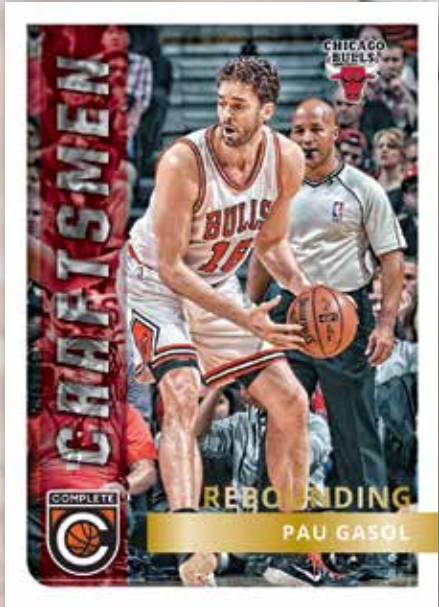

CRAFTSMEN

**COMPLETE YOUR MASTER SET WITH SIX INSERT SETS!
LOOK FOR COURT VISION, CRAFTSMEN, HOME & AWAY AND MORE!**

ALL INFORMATION IS ACCURATE AT THE TIME OF POSTING – CONTENT IS SUBJECT TO CHANGE. CARD IMAGES ARE SOLELY FOR THE PURPOSE OF DESIGN DISPLAY. ACTUAL IMAGES USED ON CARDS TO BE DETERMINED. © 2015 PANINI AMERICA, INC. PRINTED IN THE USA. © 2015 NBA PROPERTIES, INC. ALL RIGHTS RESERVED