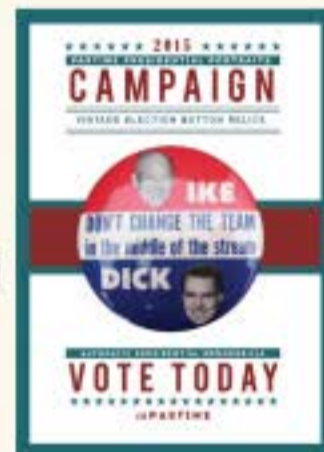

**ERIC MULLER
JEFF ZAPATA
RUSTY GILLIGAN
CHAD SCHERES
JOHNNY TOWNSEND**

EVERY SET INCLUDES 44 BASE CARDS, ONE 1/1 PRESIDENTIAL PORTRAIT, AND 2 INSERT CARDS

P&PASTIME

Presidential Portraits

FIND LIMITED EDITION CAMPAIGN RELIC CARDS FEATURING AUTHENTIC CAMPAIGN AND SUPPORTER BUTTONS

CAMPAIGN BUTTONS HAVE BEEN A STAPLE DURING ELECTION TIME AND HAVE BEEN COLLECTED THROUGHOUT THE HISTORY OF THE PRESIDENCY

PRESIDENTIAL POSTAGE RELIC CARDS FEATURE AN ORIGINAL PRESIDENTIAL STAMP AND WAS INSPIRED BY A VINTAGE US AIR MAIL ENVELOPE