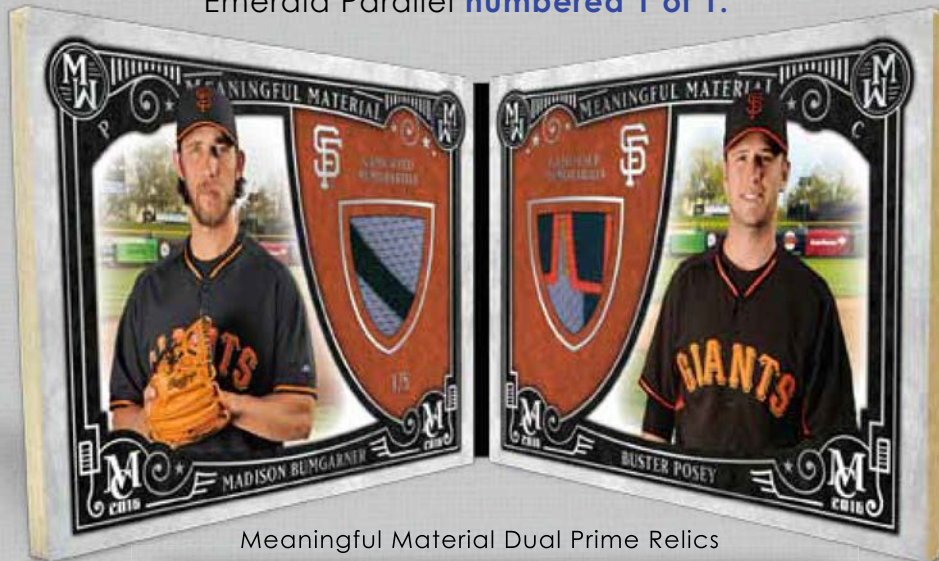

BASEBALL

PRIME RELICS - 1 PER BOX (CONT.)

Meaningful Material Dual Prime Relics Book Cards

Up to 30 pairings showcasing PRIME game-worn jersey pieces.

Sequentially numbered to 5.

Momentous Material Jumbo Patch Relics

Up to 60 players with a jumbo patch relic. **Sequentially numbered to 5.**

ONE PER CASE!

Momentous Material Jumbo Patch Autographs

Up to 100 of the most collectible players of MLB® featured on a card that contains a jumbo relic and an autograph.

Sequentially numbered to 10.

Gold Parallel **sequentially numbered to 5.**

Emerald Parallel **numbered 1 of 1.**