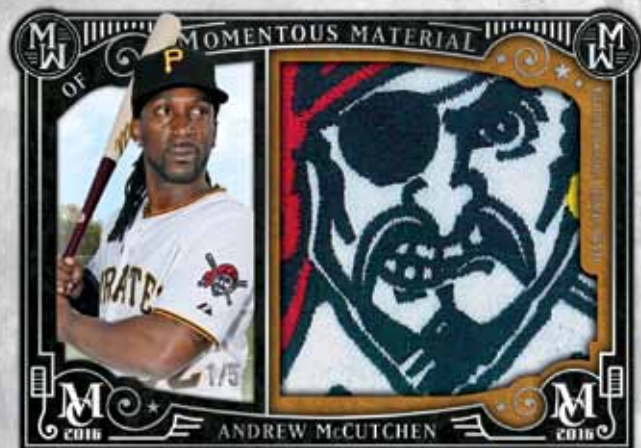

ONE PER CASE!

Momentous Material Jumbo Patch Autographs

Up to 100 of the most collectible players of MLB® featured on a card that contains a jumbo relic and an autograph.

**Sequentially numbered to 10.**

Gold Parallel **sequentially numbered to 5.**

Emerald Parallel **numbered 1 of 1.**

Meaningful Material Dual Prime Relics

Momentous Material Jumbo Patch Relics

BASEBALL

QUAD RELICS - 1 PER BOX

Single-Player Primary Pieces Quad Relics