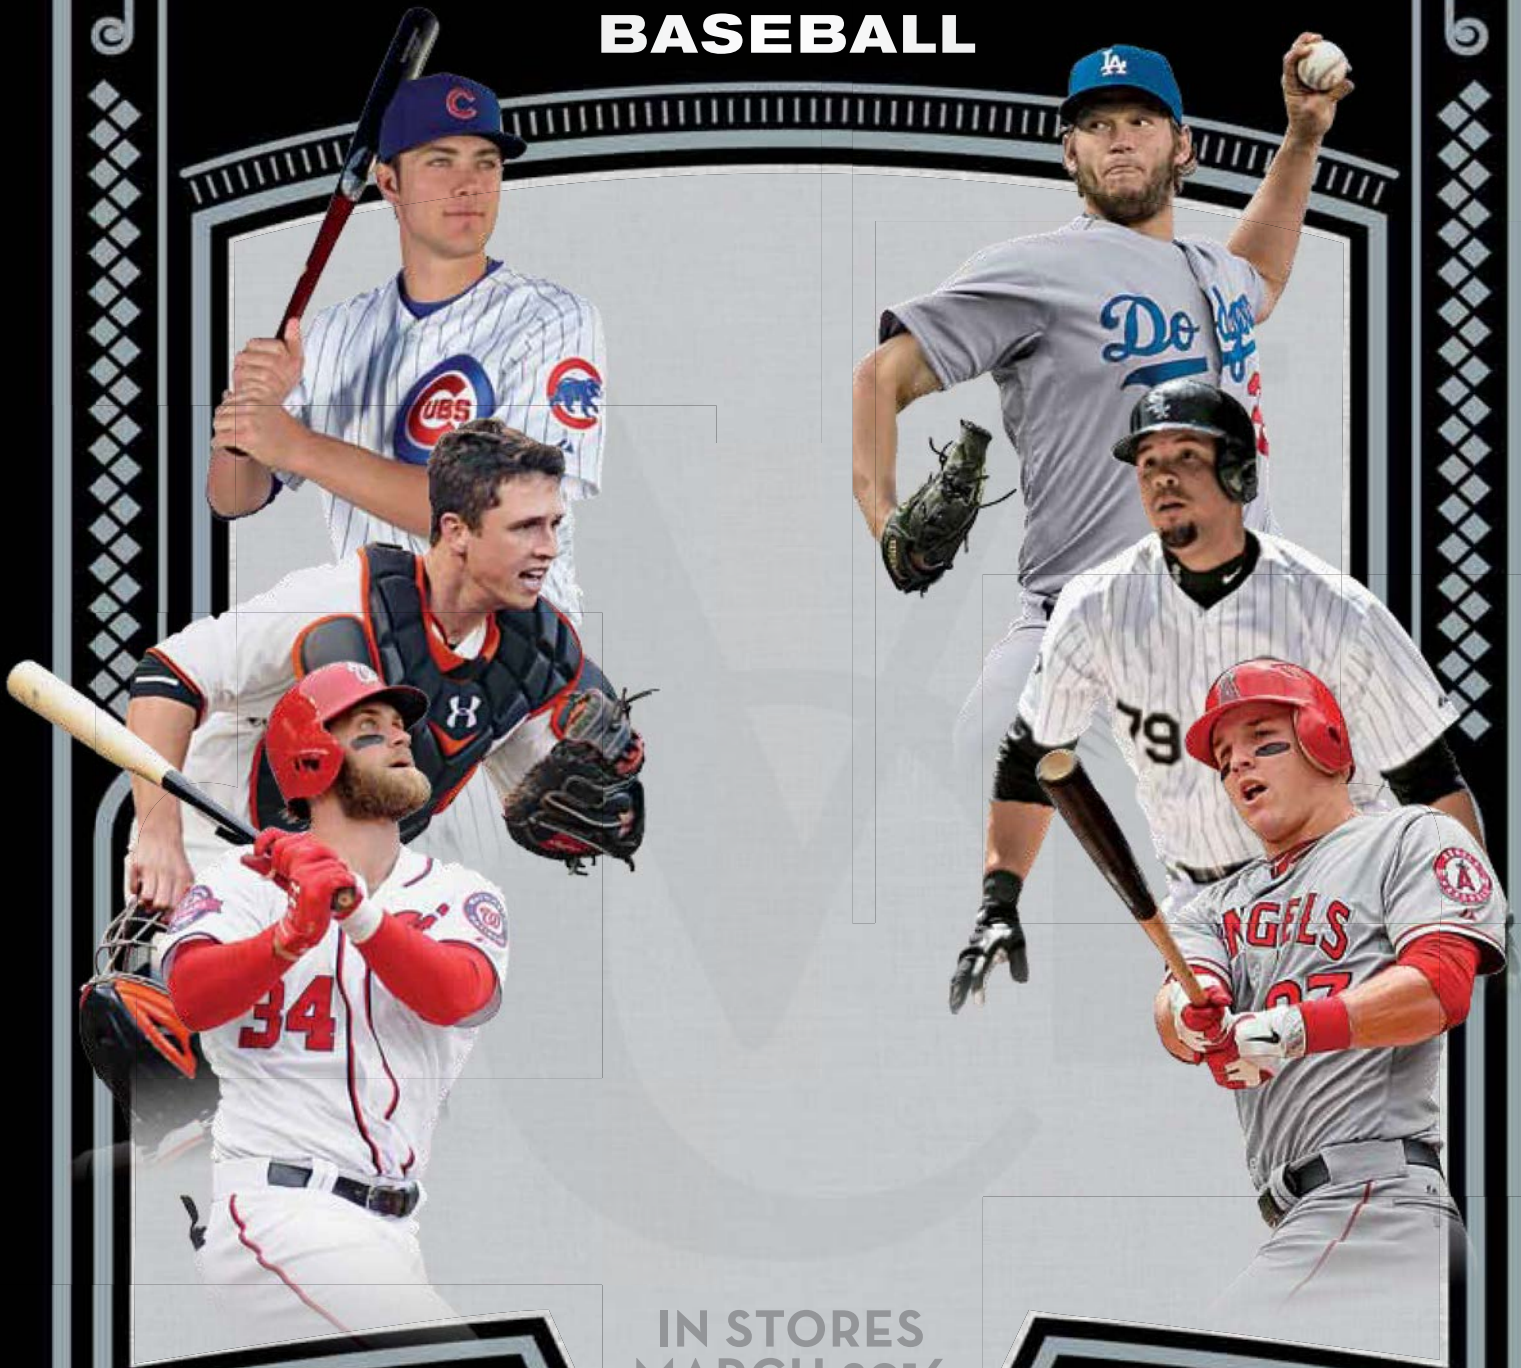

# TOPPS MUSEUM COLLECTION BASEBALL

IN STORES  
MARCH 2016

**ONE HIT PER PACK!**

Every box contains 1 on-card Autograph,  
1 Autograph Relic card, 1 Quad Relic card and 1 Prime Relic card!

Every case includes 1 Autographed Jumbo Relic card and  
1 Framed Museum Collection on-card Autograph!