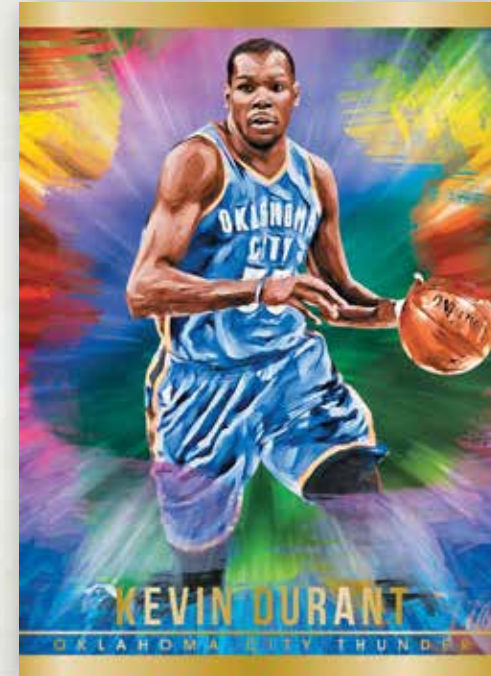

**COURT KINGS IS LOADED WITH ROOKIE CONTENT! LOOK FOR ON-CARD AUTOGRAPHS OF THE TOP PICKS OF THE 2015 NBA DRAFT IN FRESH PAINT AND HEIR APPARENT!**

**PANINI**

ALL INFORMATION IS ACCURATE AT THE TIME OF POSTING - CONTENT IS SUBJECT TO CHANGE.  
CARD IMAGES ARE SOLELY FOR THE PURPOSE OF DESIGN DISPLAY. ACTUAL IMAGES USED ON CARDS TO BE DETERMINED.  
© 2015 PANINI AMERICA, INC. PRINTED IN THE USA. © 2015 NBA PROPERTIES, INC. ALL RIGHTS RESERVED

## *Portraits*

**THE POPULAR PORTRAITS INSERT RETURNS FOR 2015-16 COURT KINGS. FIND ONE PER BOX ON AVERAGE!**