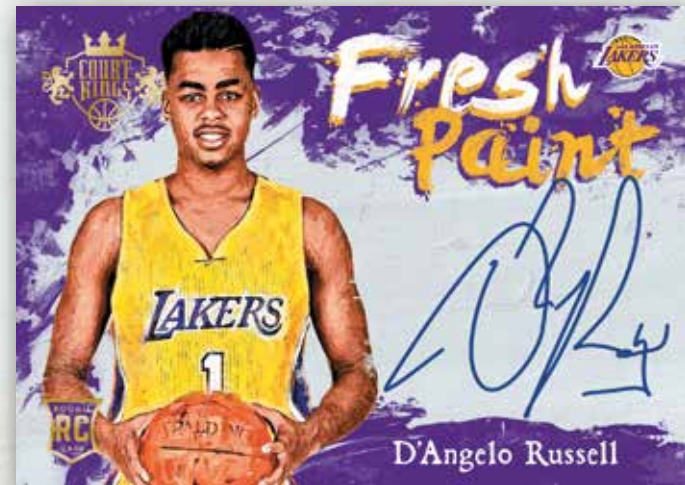

**COURT KINGS IS LOADED WITH ROOKIE CONTENT! LOOK FOR ON-CARD AUTOGRAPHS OF THE TOP PICKS OF THE 2015 NBA DRAFT IN FRESH PAINT AND HEIR APPARENT!**

**PANINI**

ALL INFORMATION IS ACCURATE AT THE TIME OF POSTING - CONTENT IS SUBJECT TO CHANGE.  
CARD IMAGES ARE SOLELY FOR THE PURPOSE OF DESIGN DISPLAY. ACTUAL IMAGES USED ON CARDS TO BE DETERMINED.  
© 2015 PANINI AMERICA, INC. PRINTED IN THE USA. © 2015 NBA PROPERTIES, INC. ALL RIGHTS RESERVED

## *Portraits*

**THE POPULAR PORTRAITS INSERT RETURNS FOR 2015-16 COURT KINGS. FIND ONE PER BOX ON AVERAGE!**