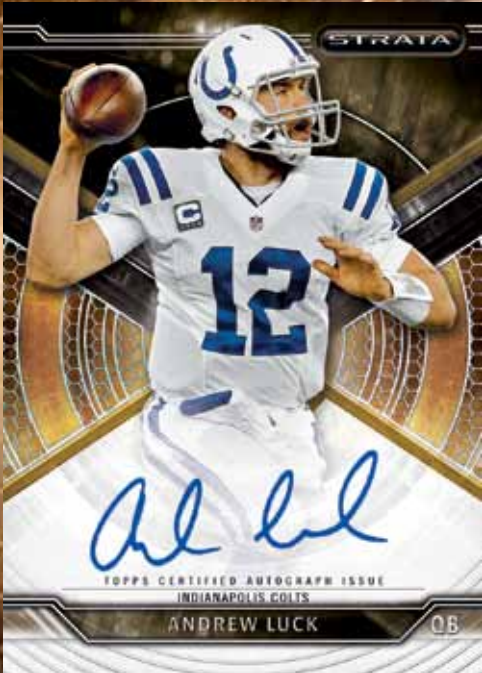

TOPPS®
STRATA®
2015 NFL FOOTBALL TRADING CARDS

Strata Autograph Card - Gold Parallel