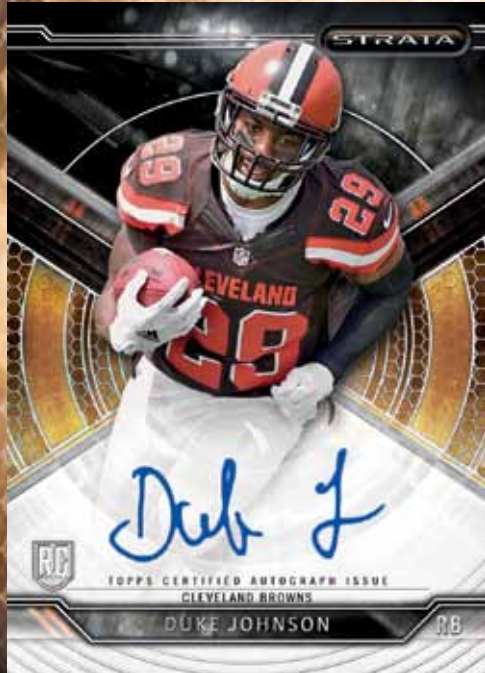

Strata Autograph Card

STRATA AUTOGRAPHS: Up to 50 players, including veterans and rookies, on Strata technology. **NUMBERED!**

- Blue Parallel - #d
- Green Parallel - #d
- Black Parallel - #d
- Gold Parallel - #d to 25!
- Red Parallel - #d 1/1!

AUTOGRAPH CARDS