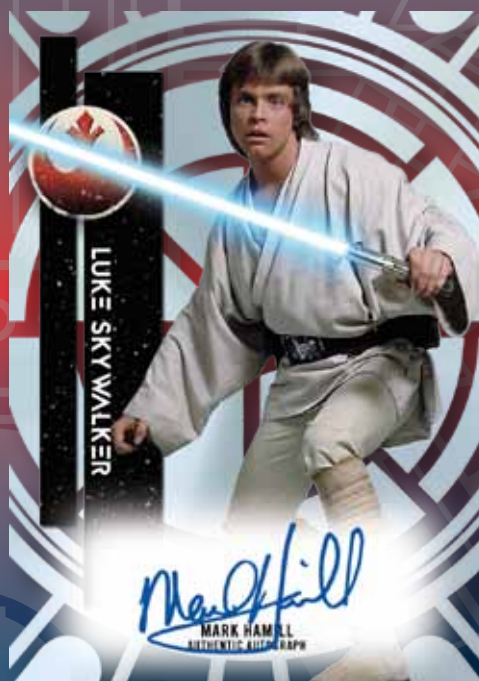

On-Card Autograph Card -
Black Galactic Diffraction