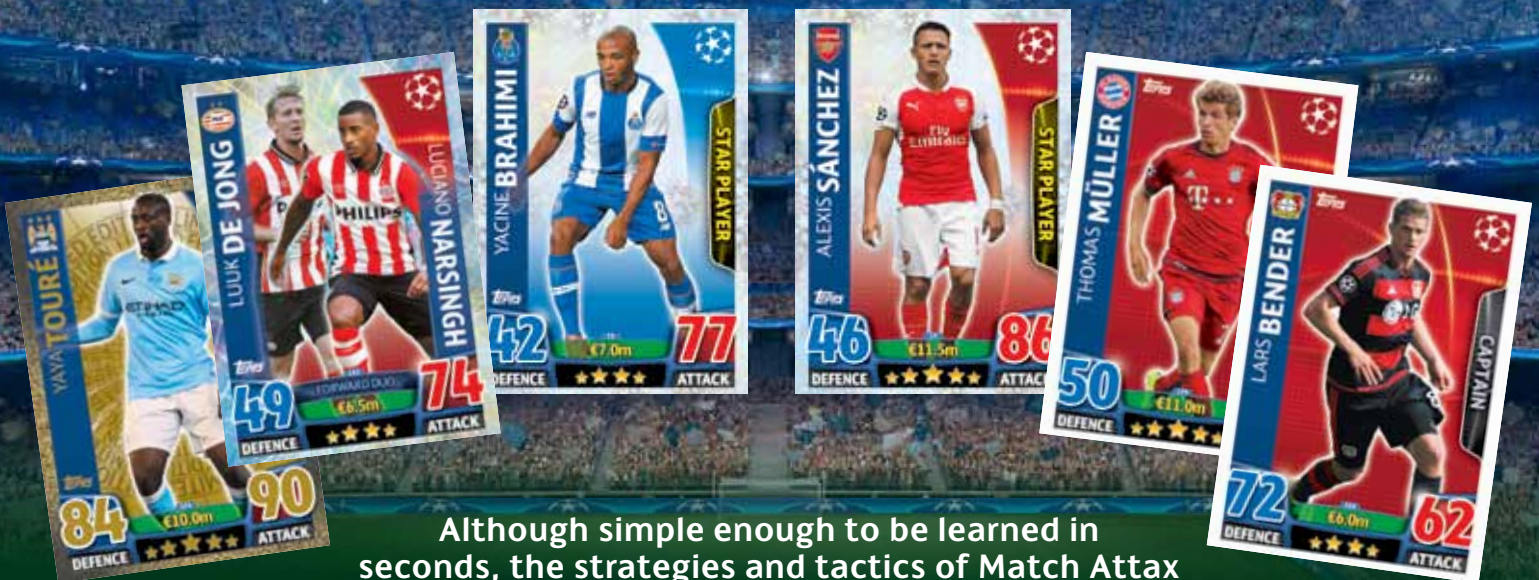

Although simple enough to be learned in seconds, the strategies and tactics of Match Attax allow for endless hours of competitive fun!

For the first time ever, this wildly successful European trading card game is being offered in the United States!